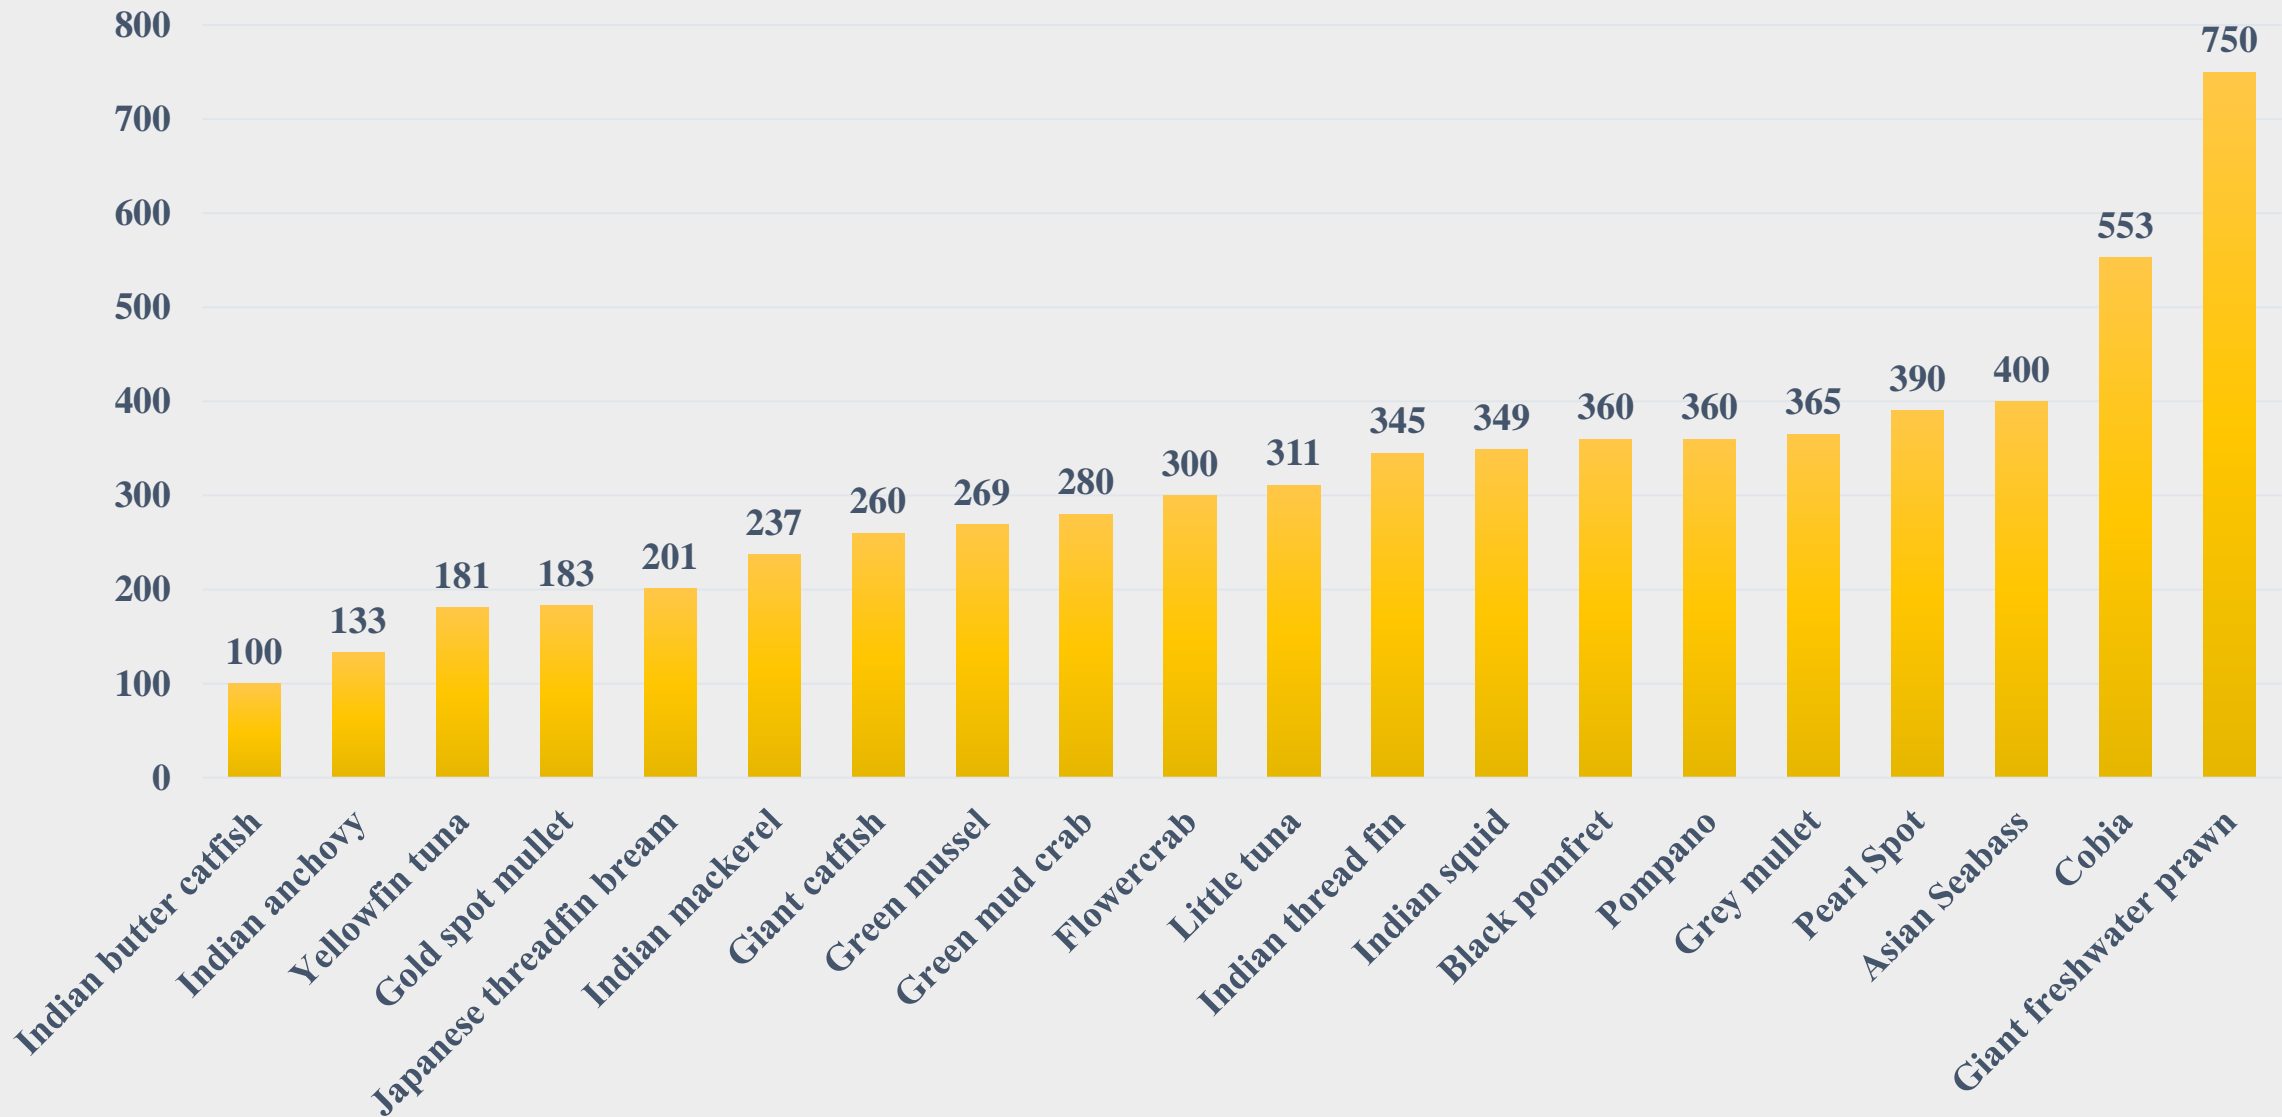

Average Wholesale Price (Rs. Per Kg) of Various Fish Species in Kerala

For the Period 17.11.2025 to 23.11.2025

For further details visit: <https://fmpisnfdb.in>