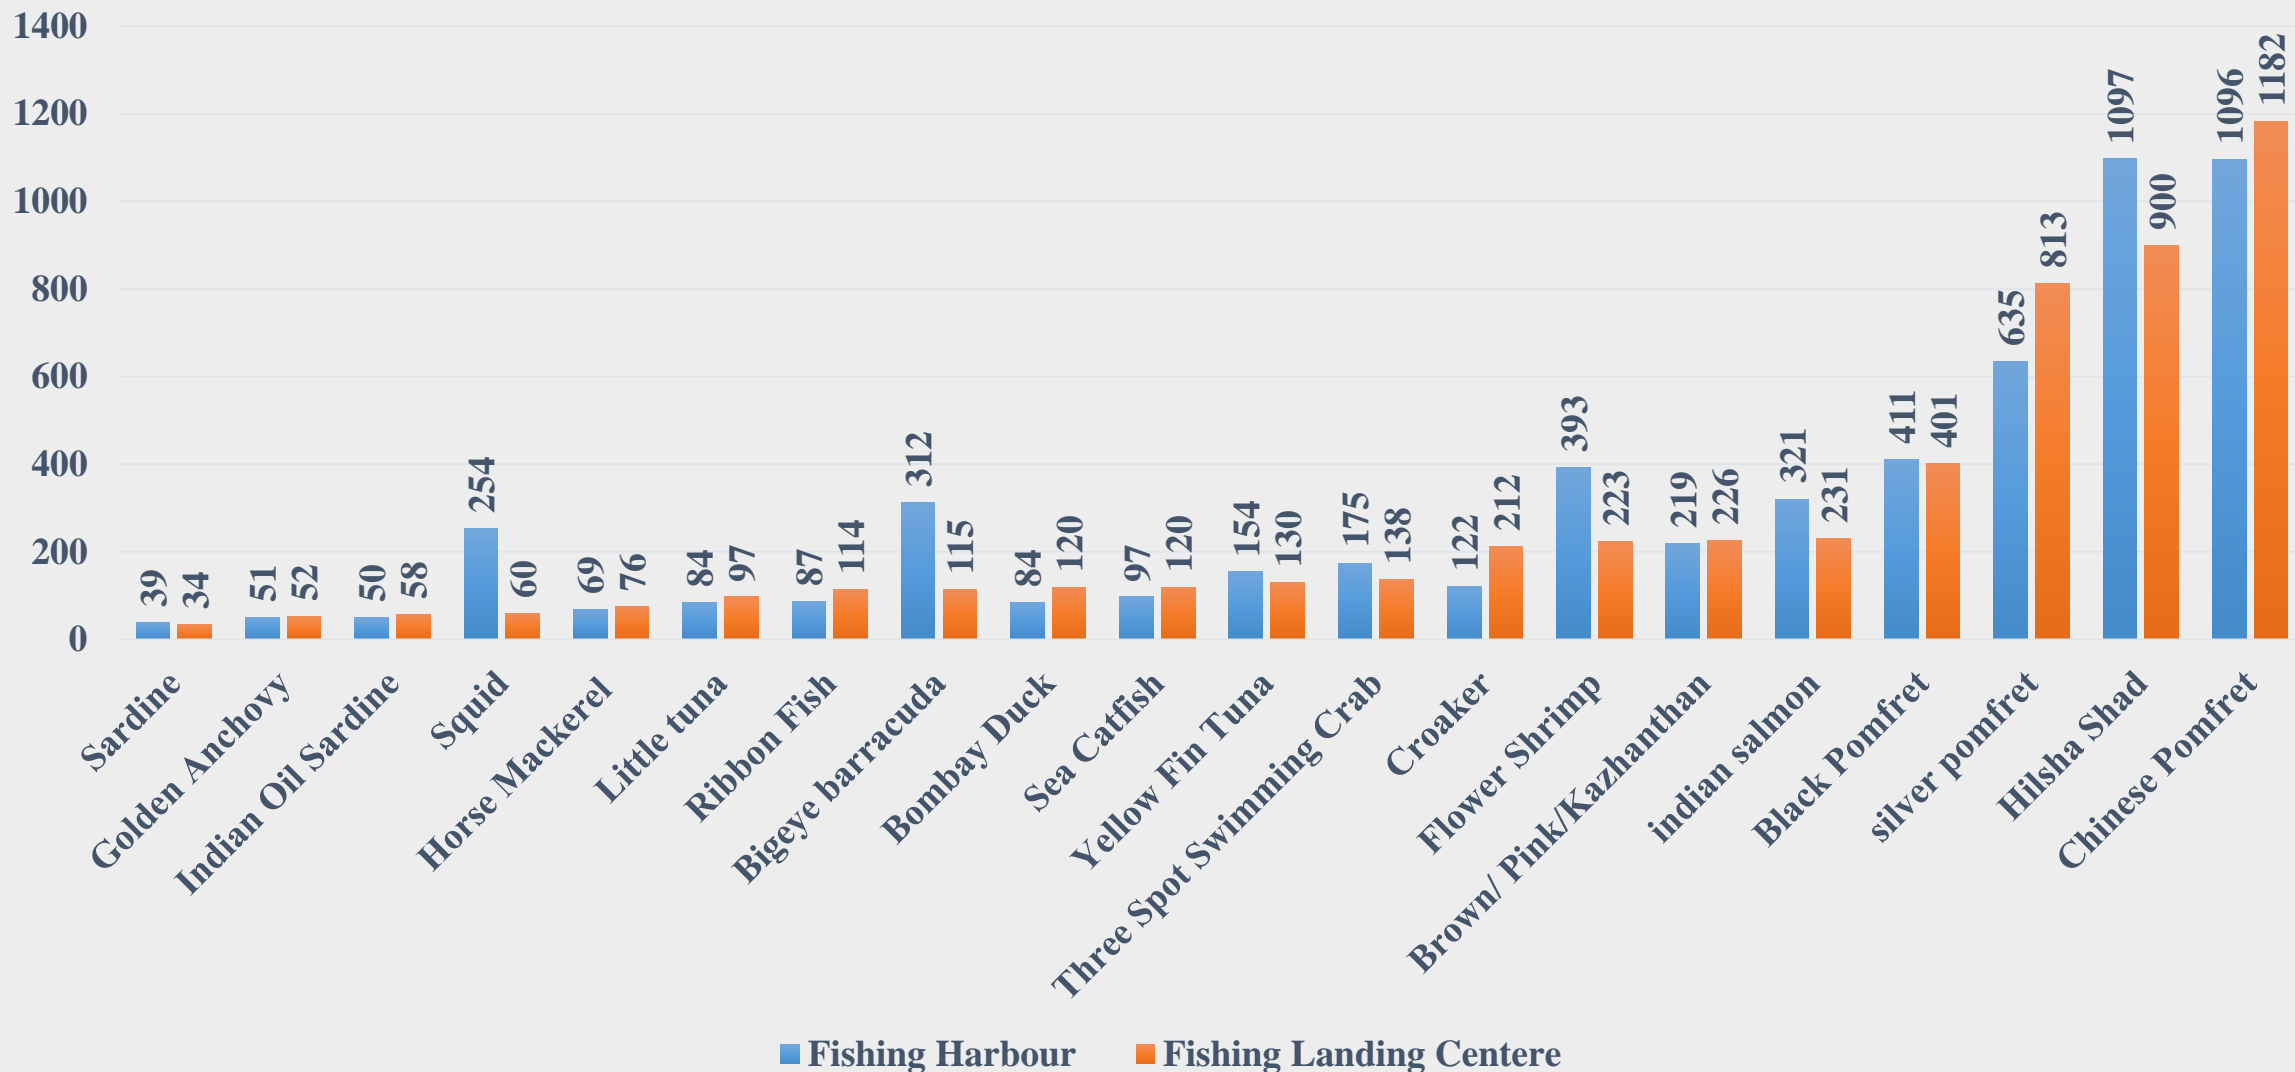

Price (Rs. per kg) Comparison of Marine Fish Species between Fish Landing Centres and Fishing Harbours across India

For the Period 17.11.2025 to 23.11.2025

Data Source: NETFISH, MPEDA