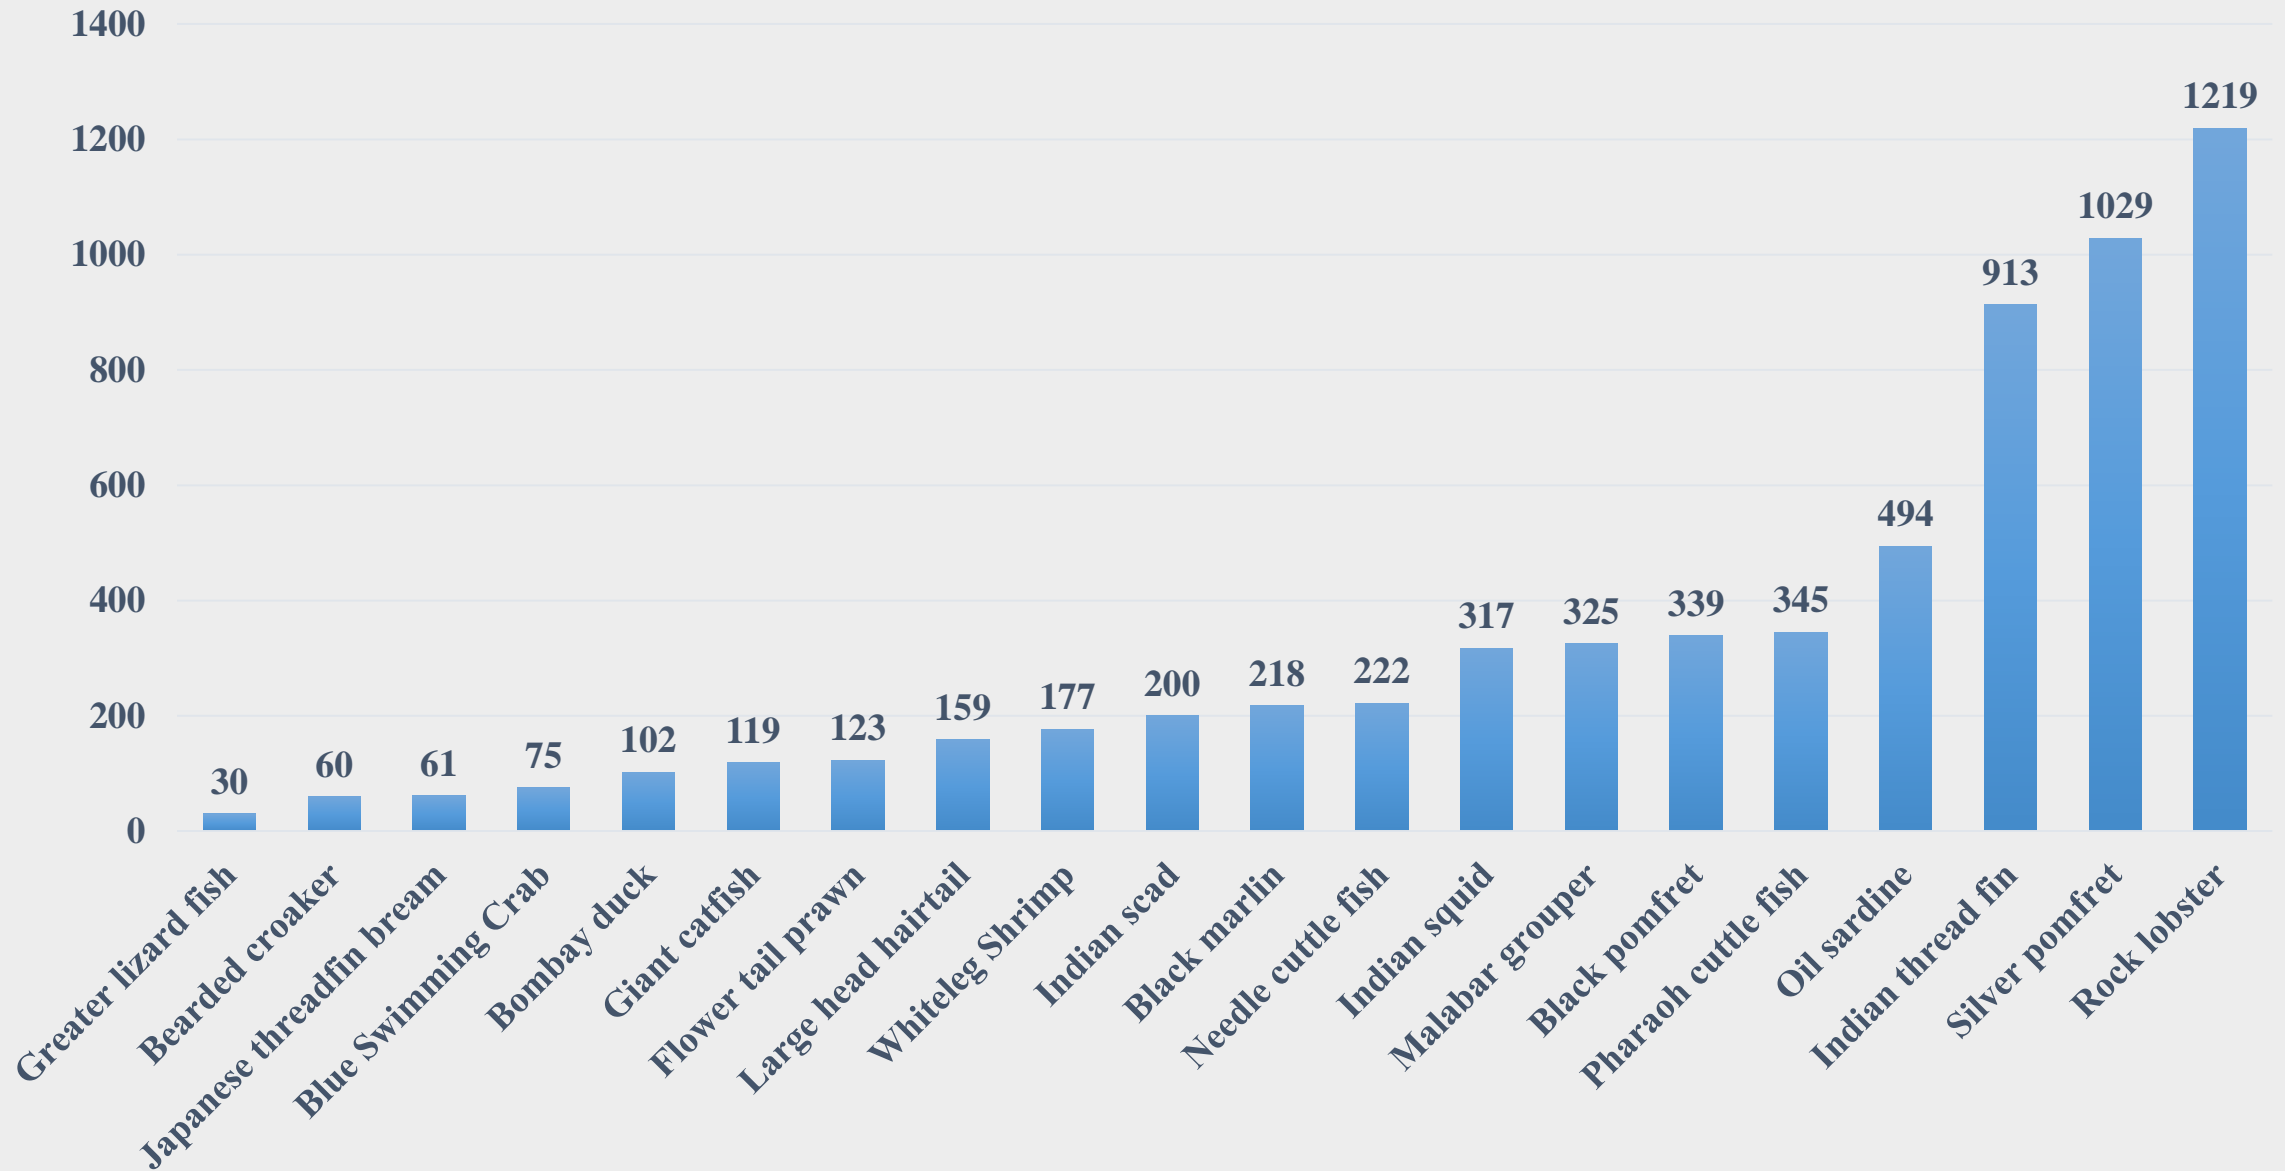

Average Retail Price (Rs. Per Kg) of Various Fish Species in Dadra and Nagar Haveli & Daman Diu

For the Period 17.11.2025 to 23.11.2025

For further details visit: <https://fmpisnfdb.in>