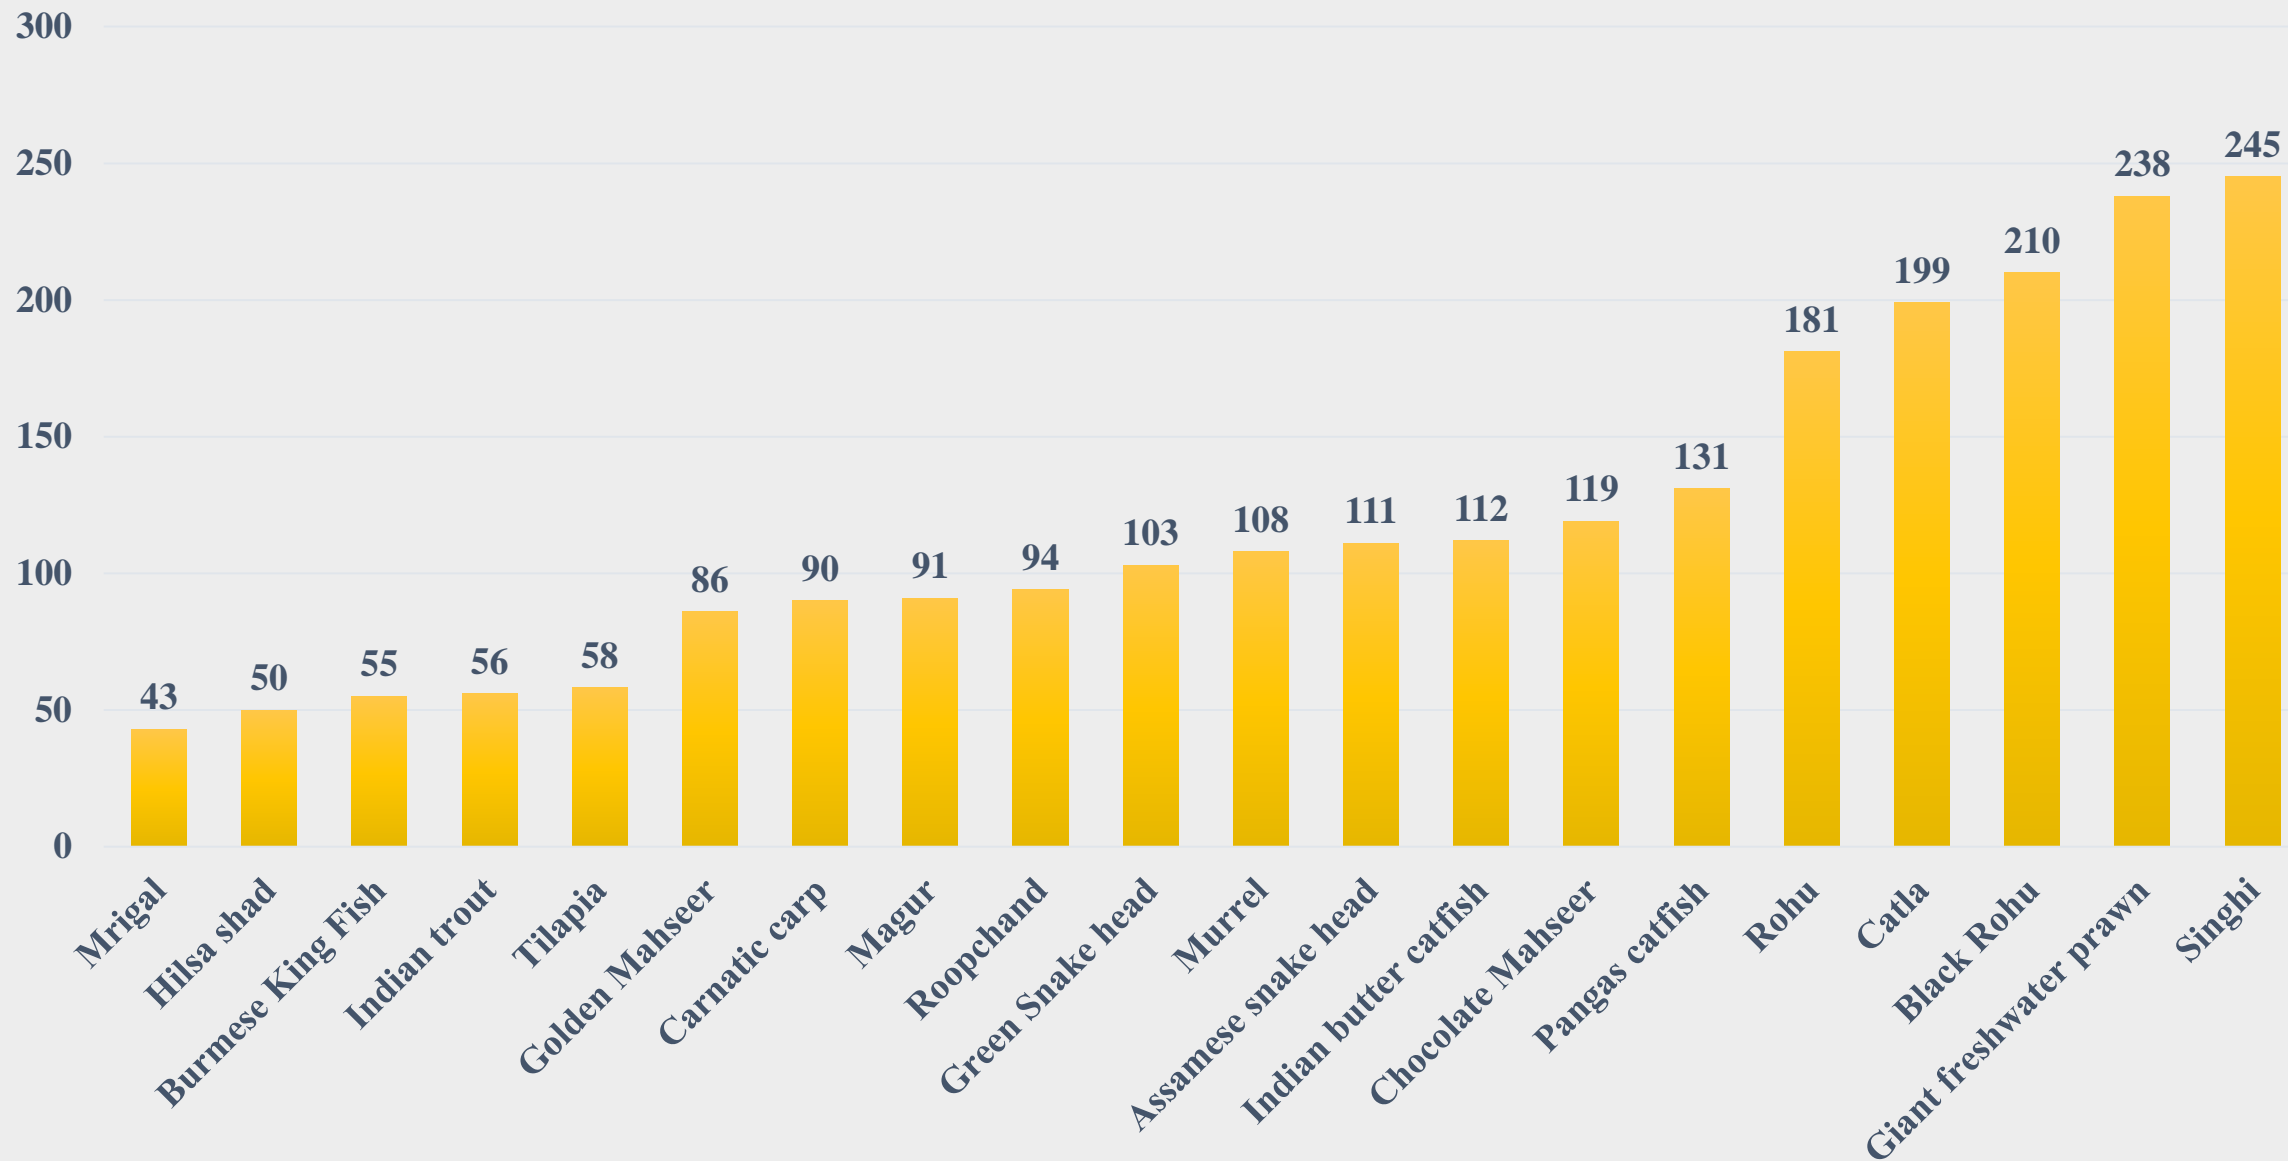

Average Wholesale Price (Rs. Per Kg) of Various Fish Species in Bihar

For the Period 17.11.2025 to 23.11.2025

For further details visit: <https://fmpisnfdb.in>