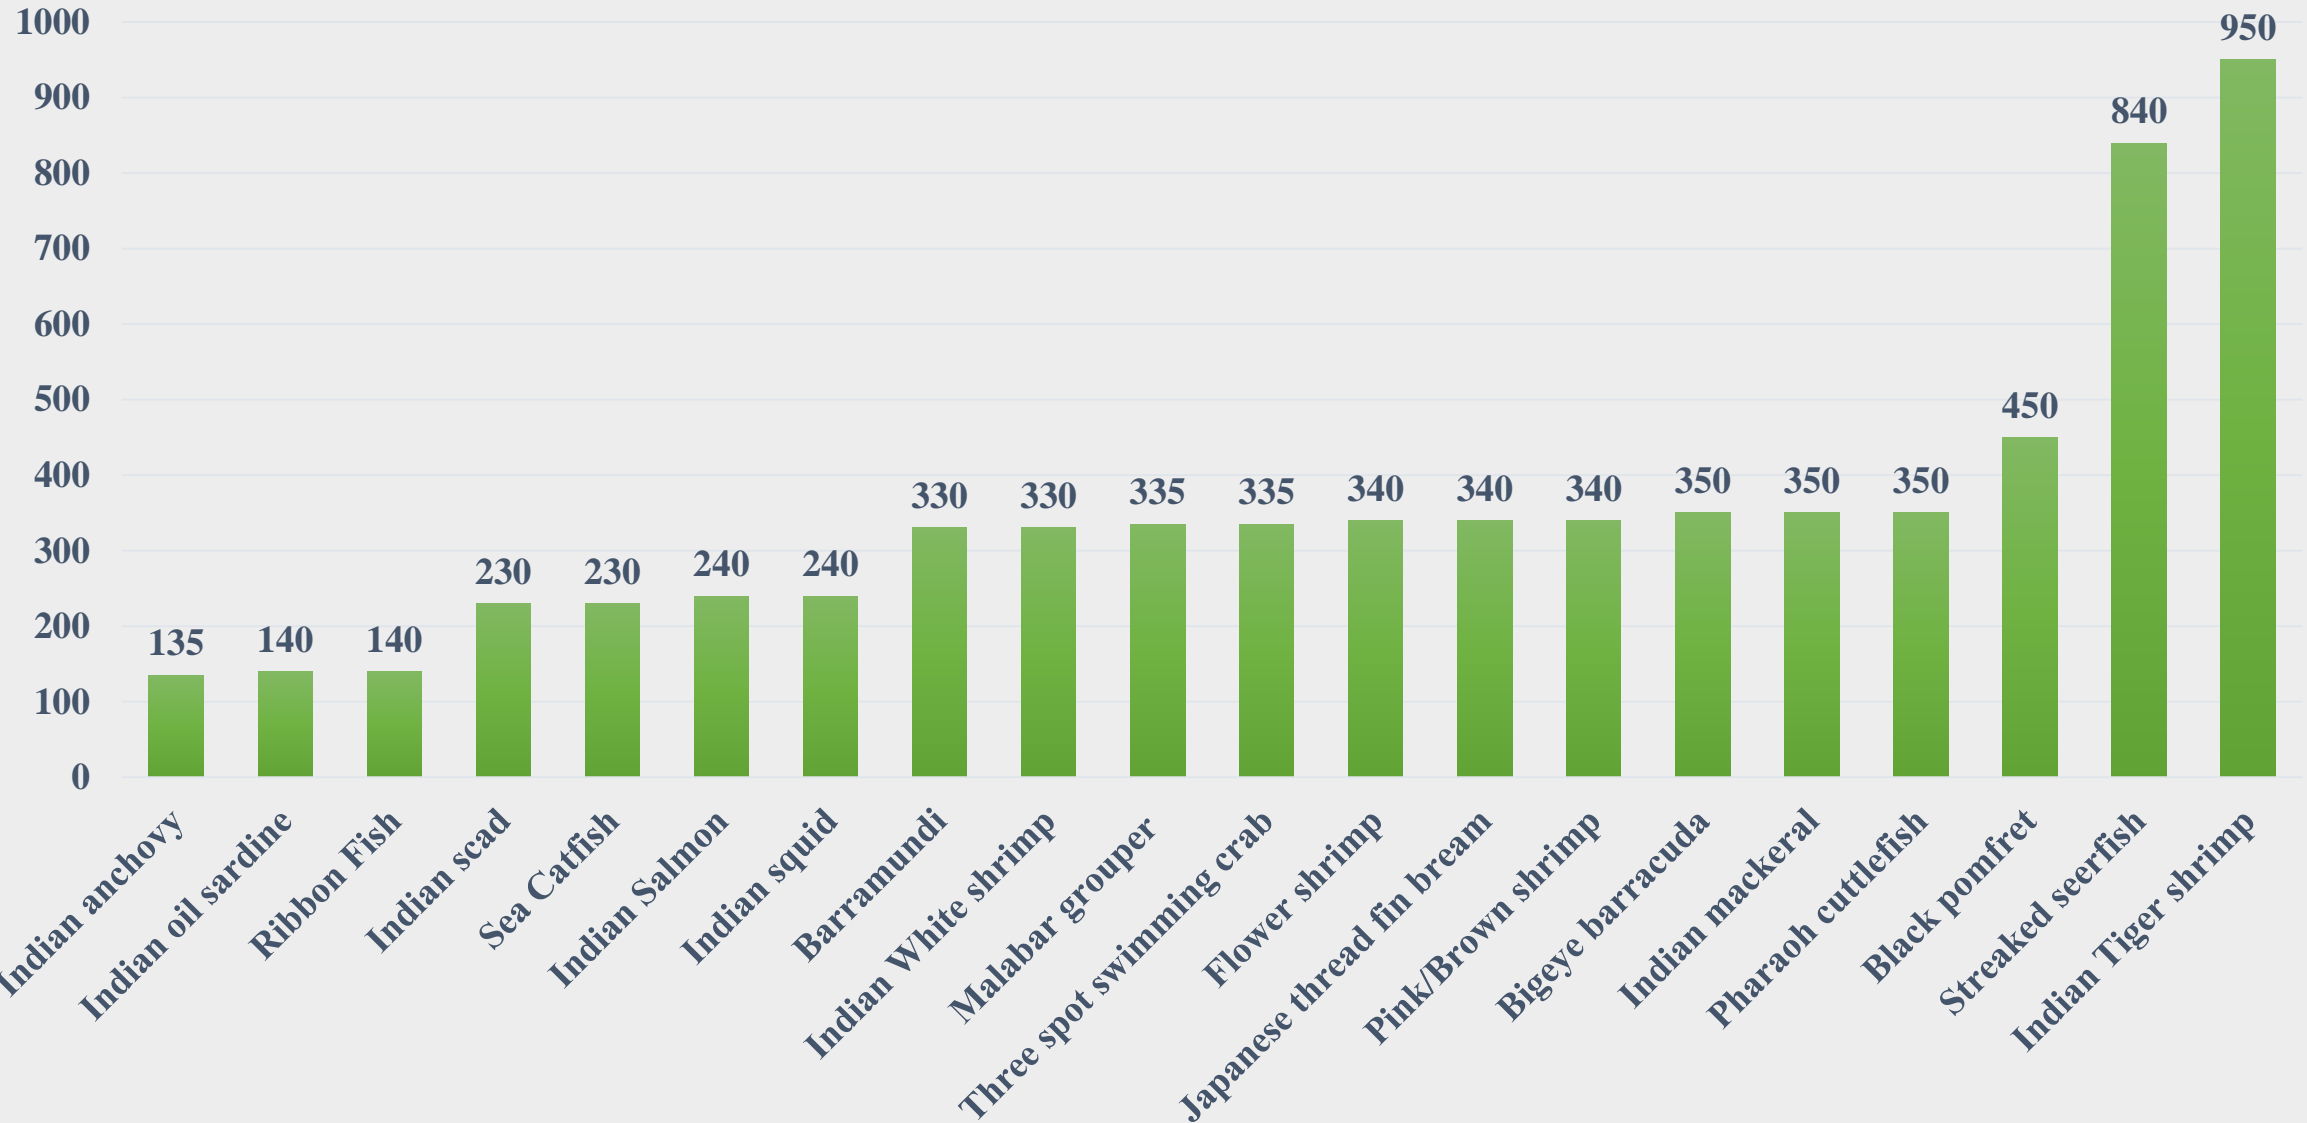

Average Price (Rs. per Kg) of Marine Species at Fishing Harbours in Tamil Nadu

For the Period 17.11.2025 to 23.11.2025

Data Source: NETFISH, MPEDA