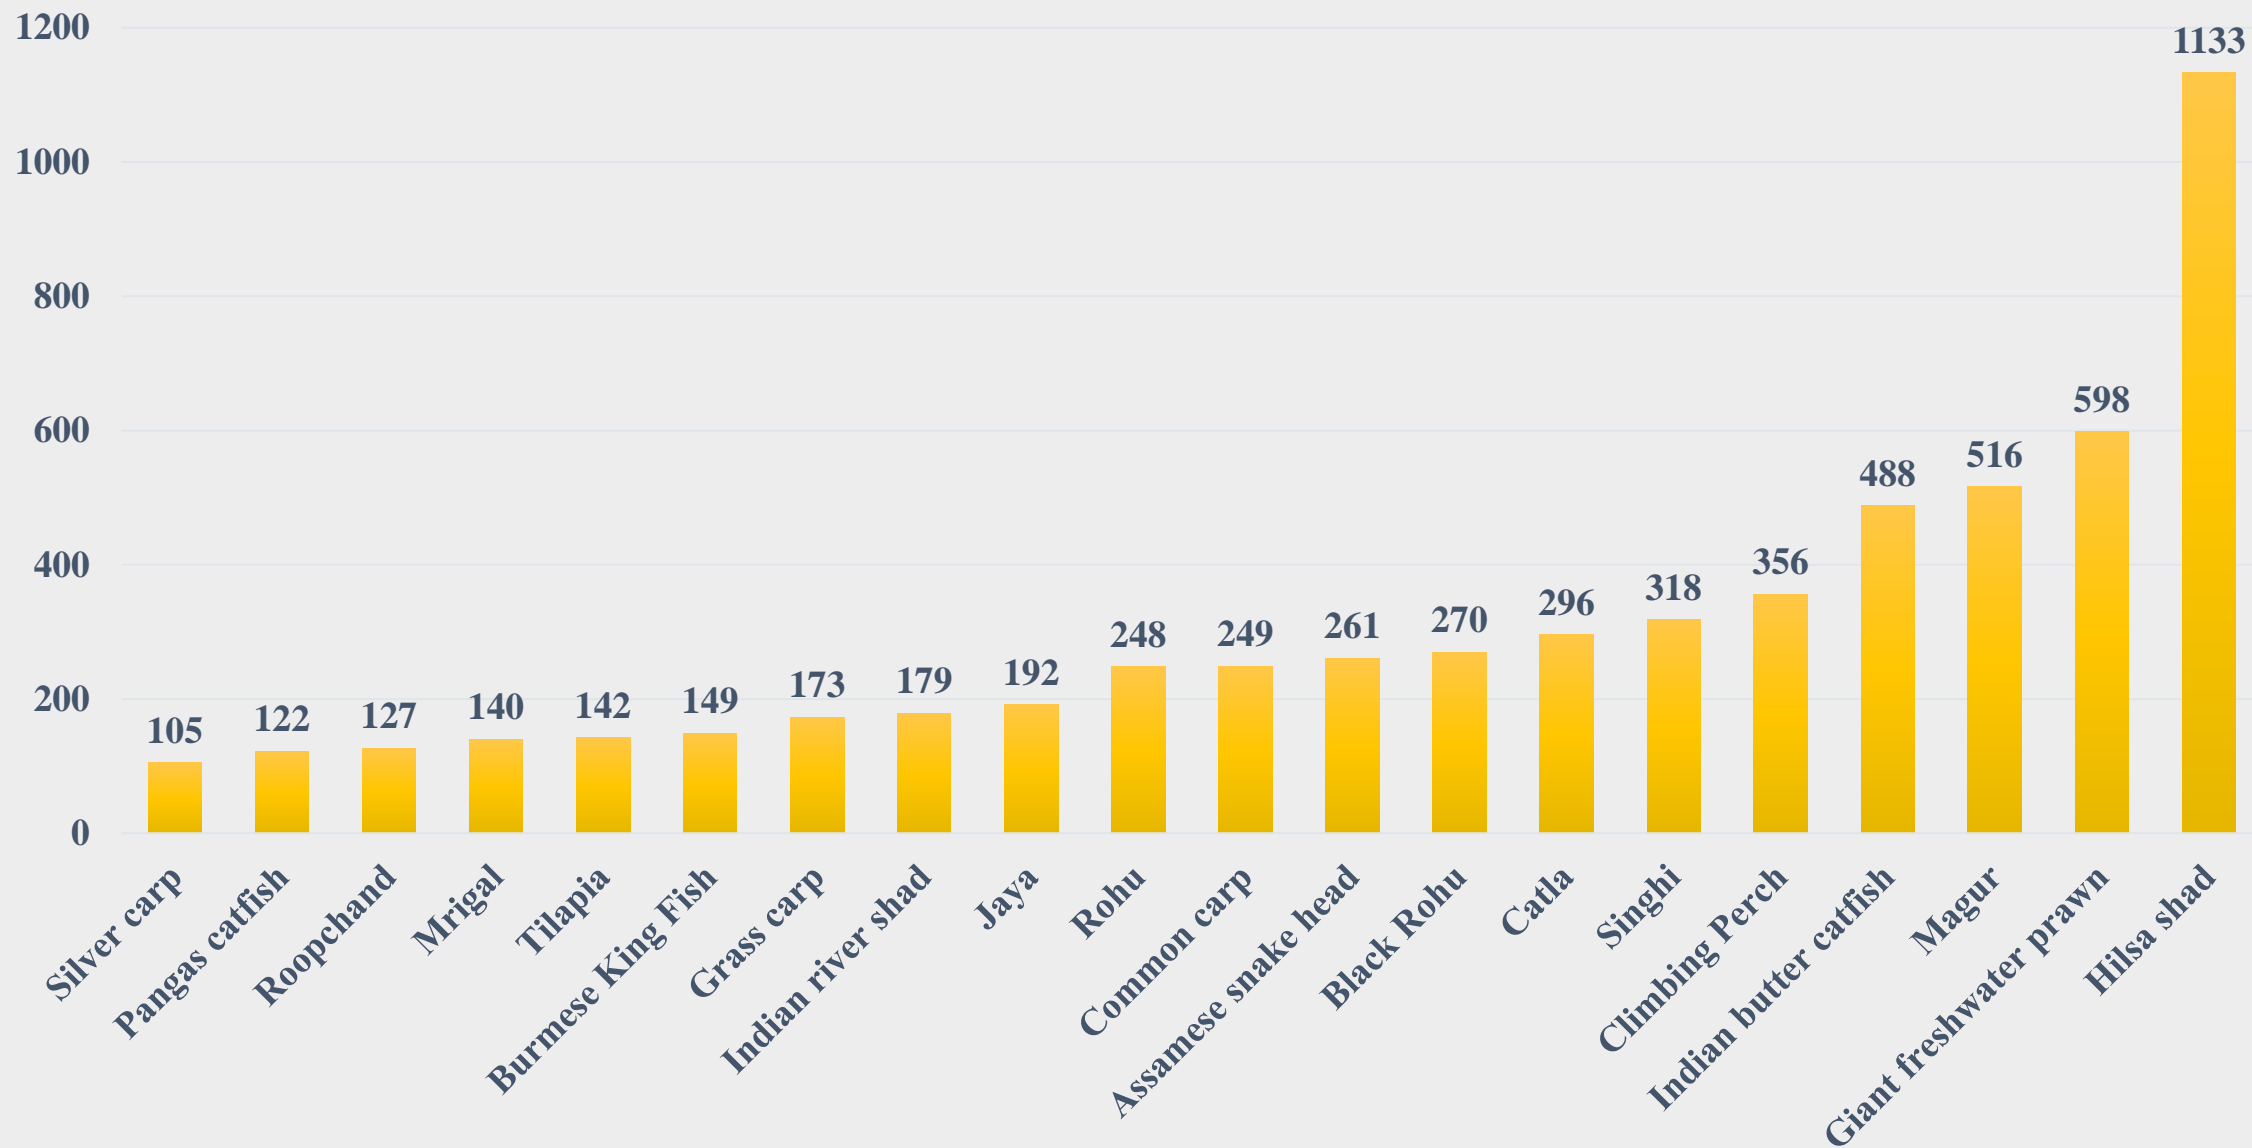

Average Wholesale Price (Rs. Per Kg) of Various Fish Species in Tripura

For the Period 17.11.2025 to 23.11.2025

For further details visit: <https://fmpisnfdb.in>