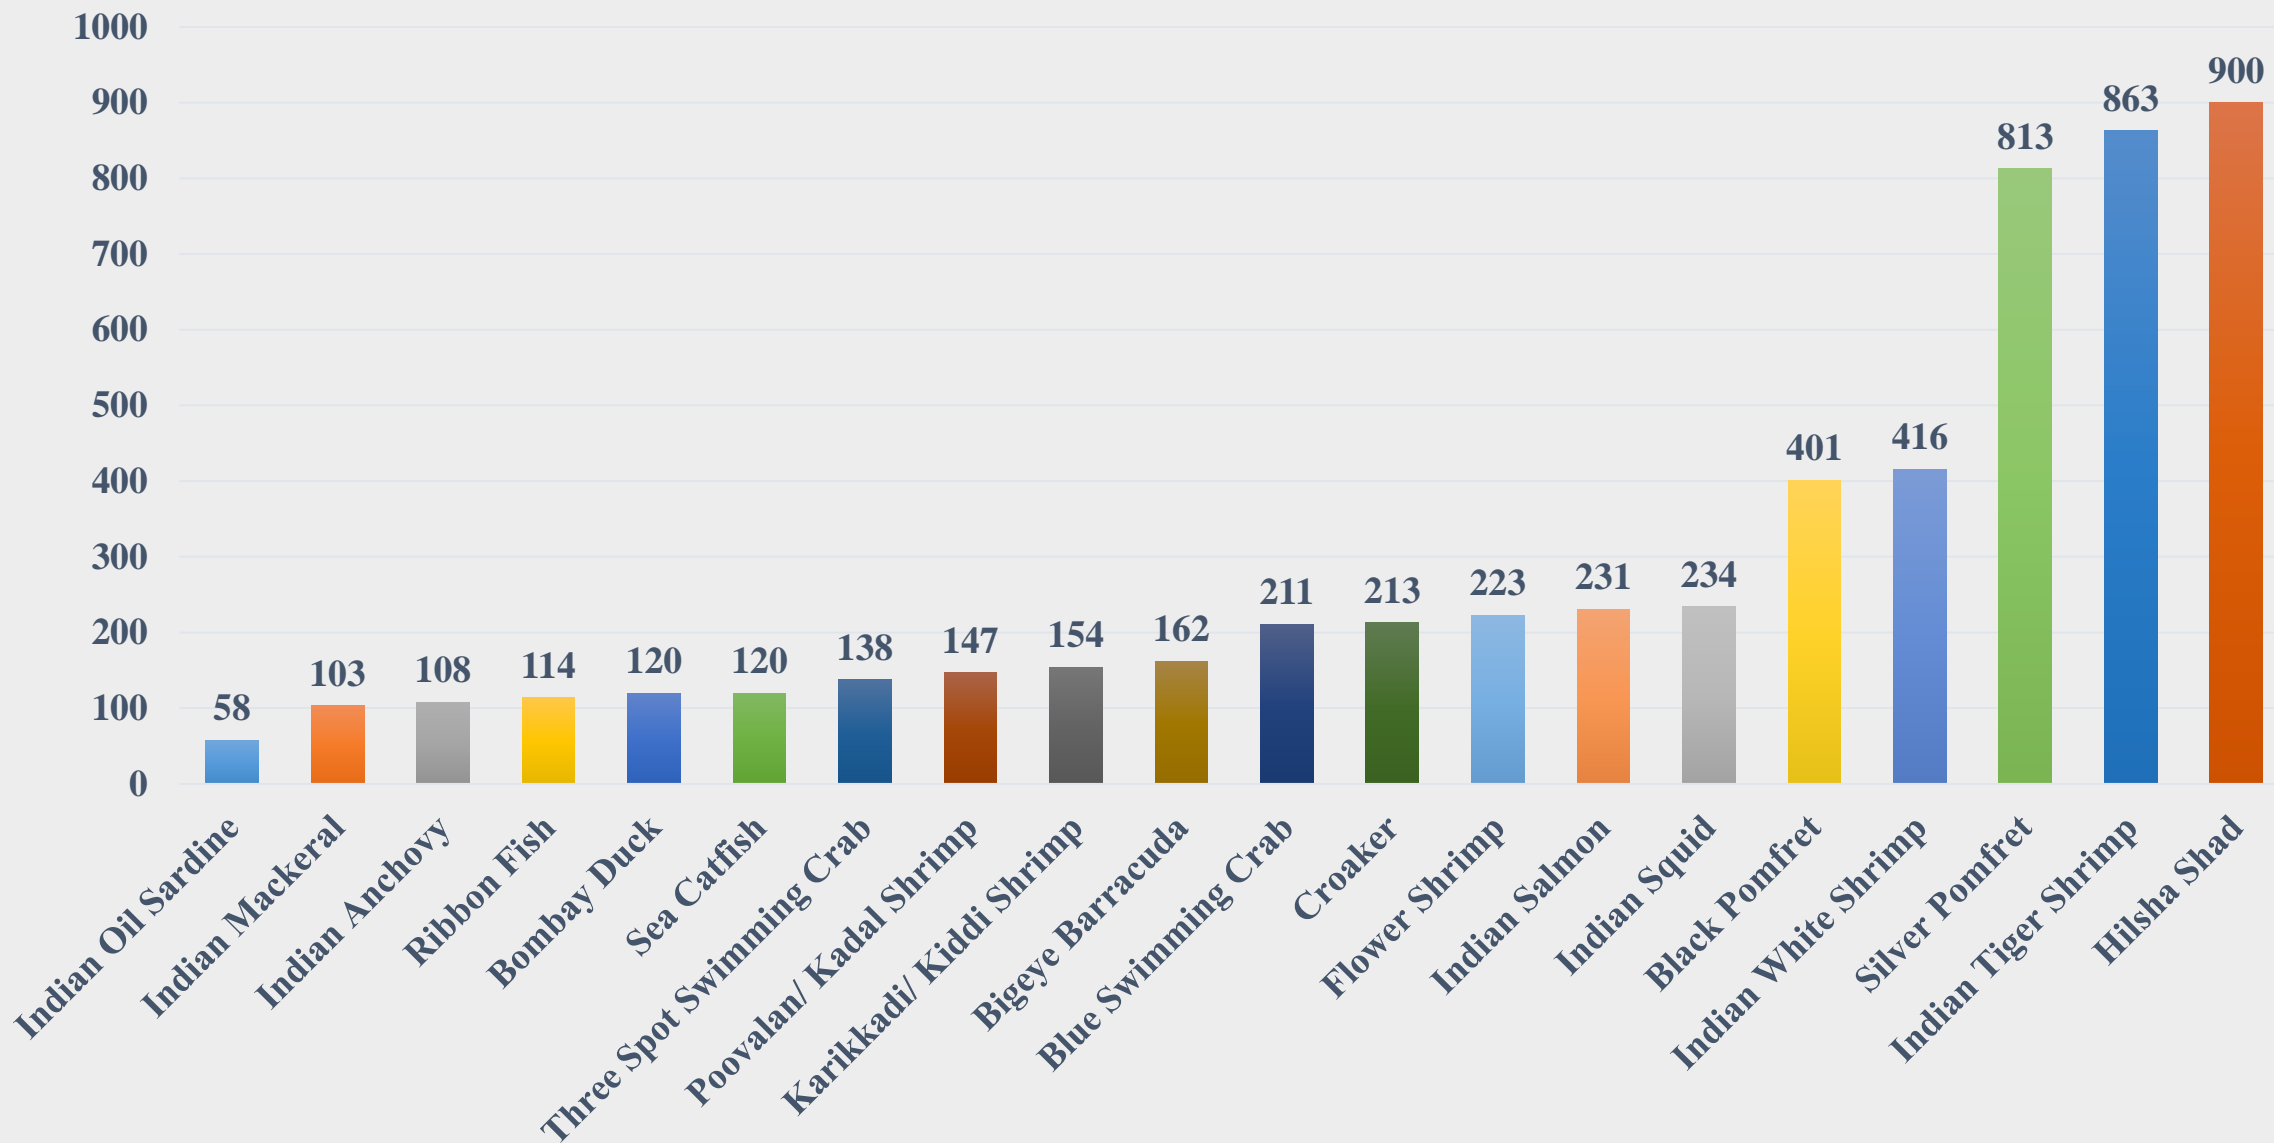

Average Price (Rs. per Kg.) of Marine Species across Fish Landing Centres of India

For the Period 17.11.2025 to 23.11.2025

Data Source: NETFISH, MPEDA