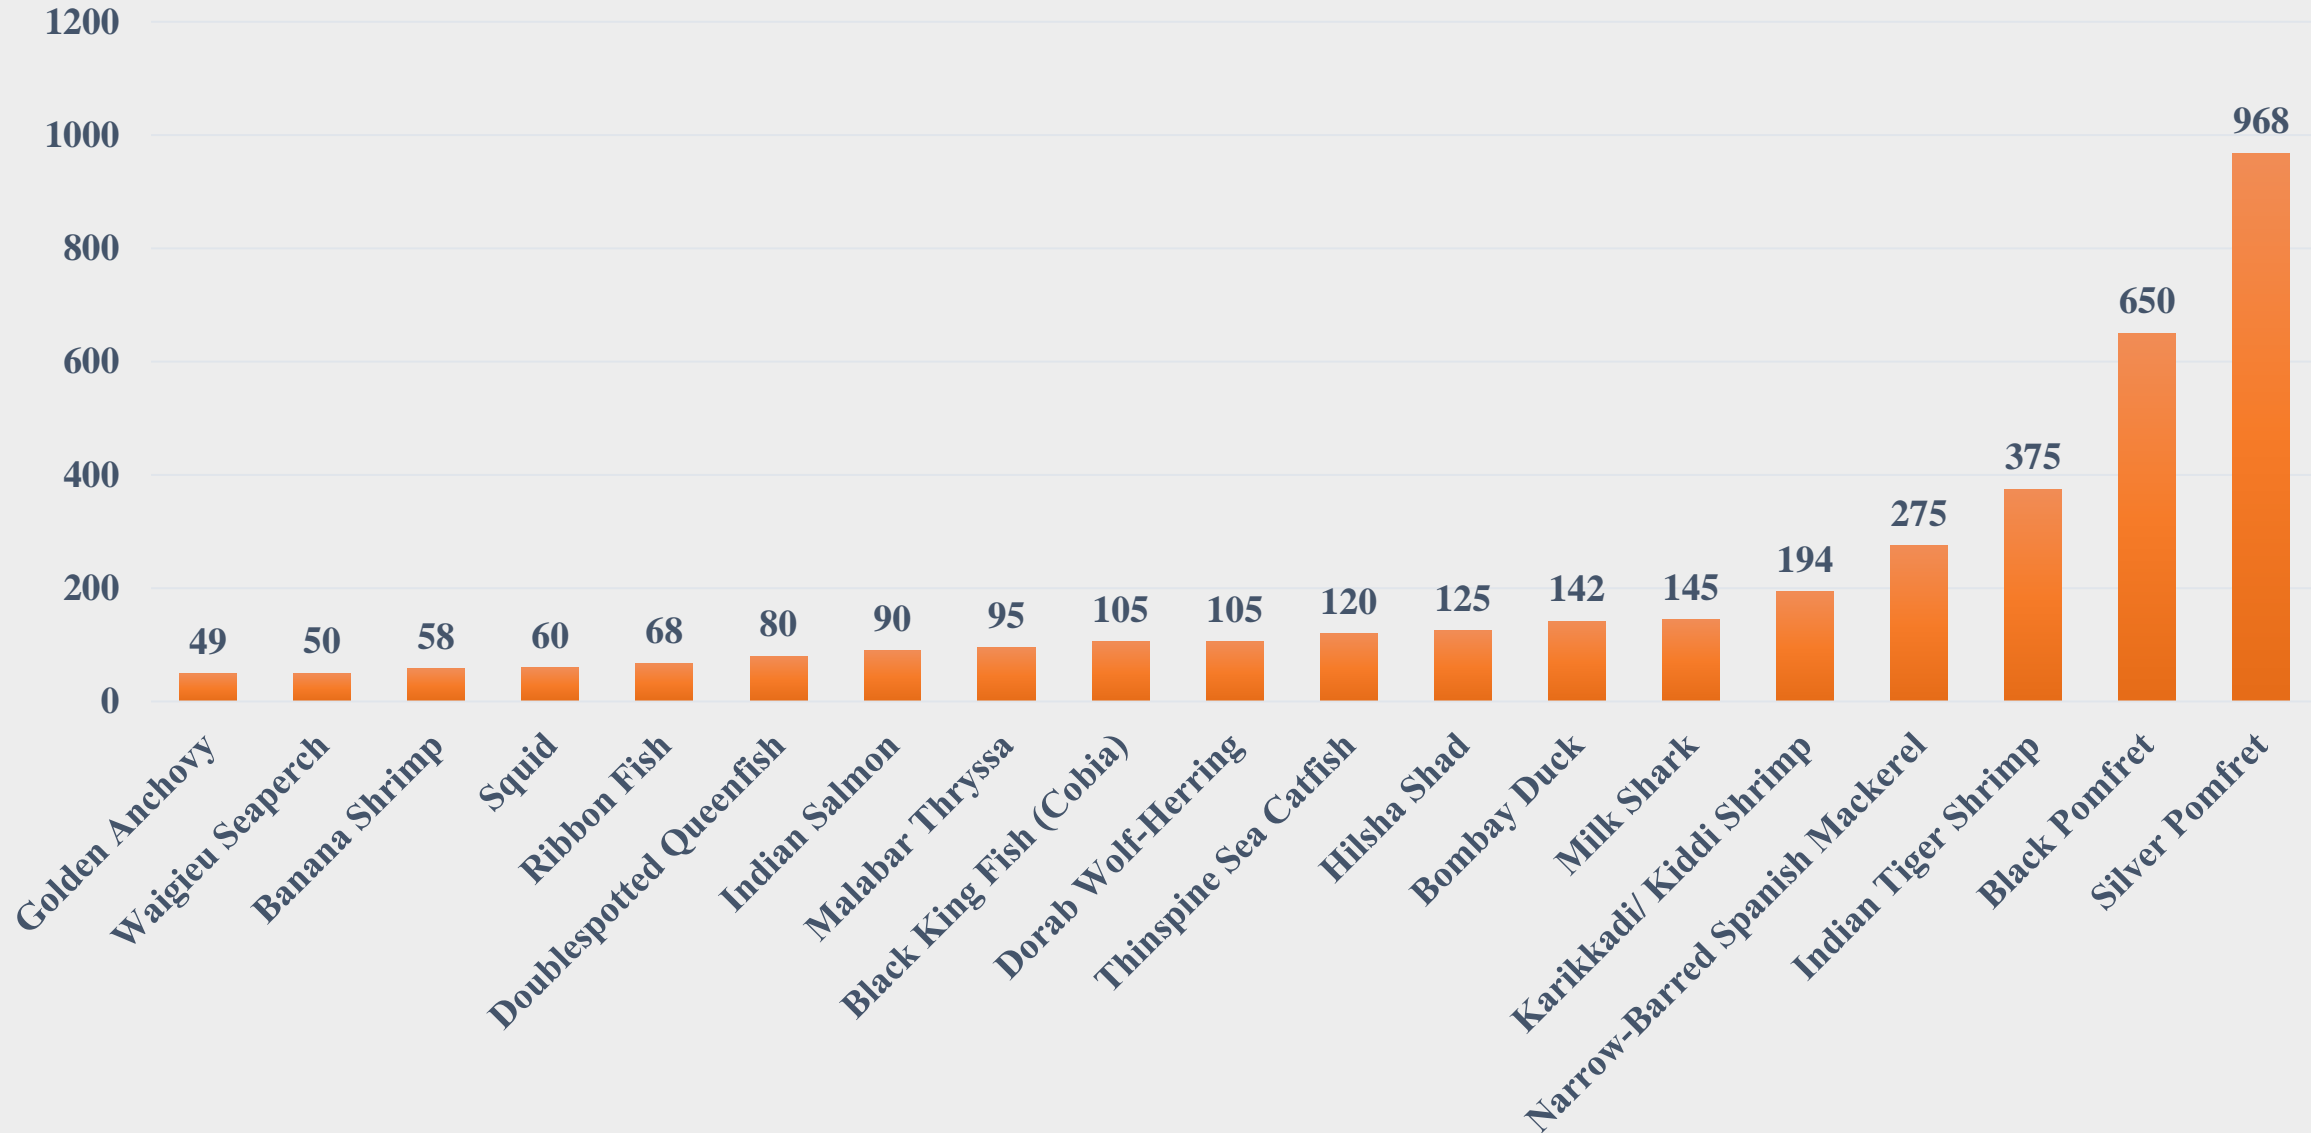

Average Price (Rs. Per Kg) of Marine Species at Fish Landing Centres in Maharashtra

For the Period 17.11.2025 to 23.11.2025

Data Source: NETFISH, MPEDA