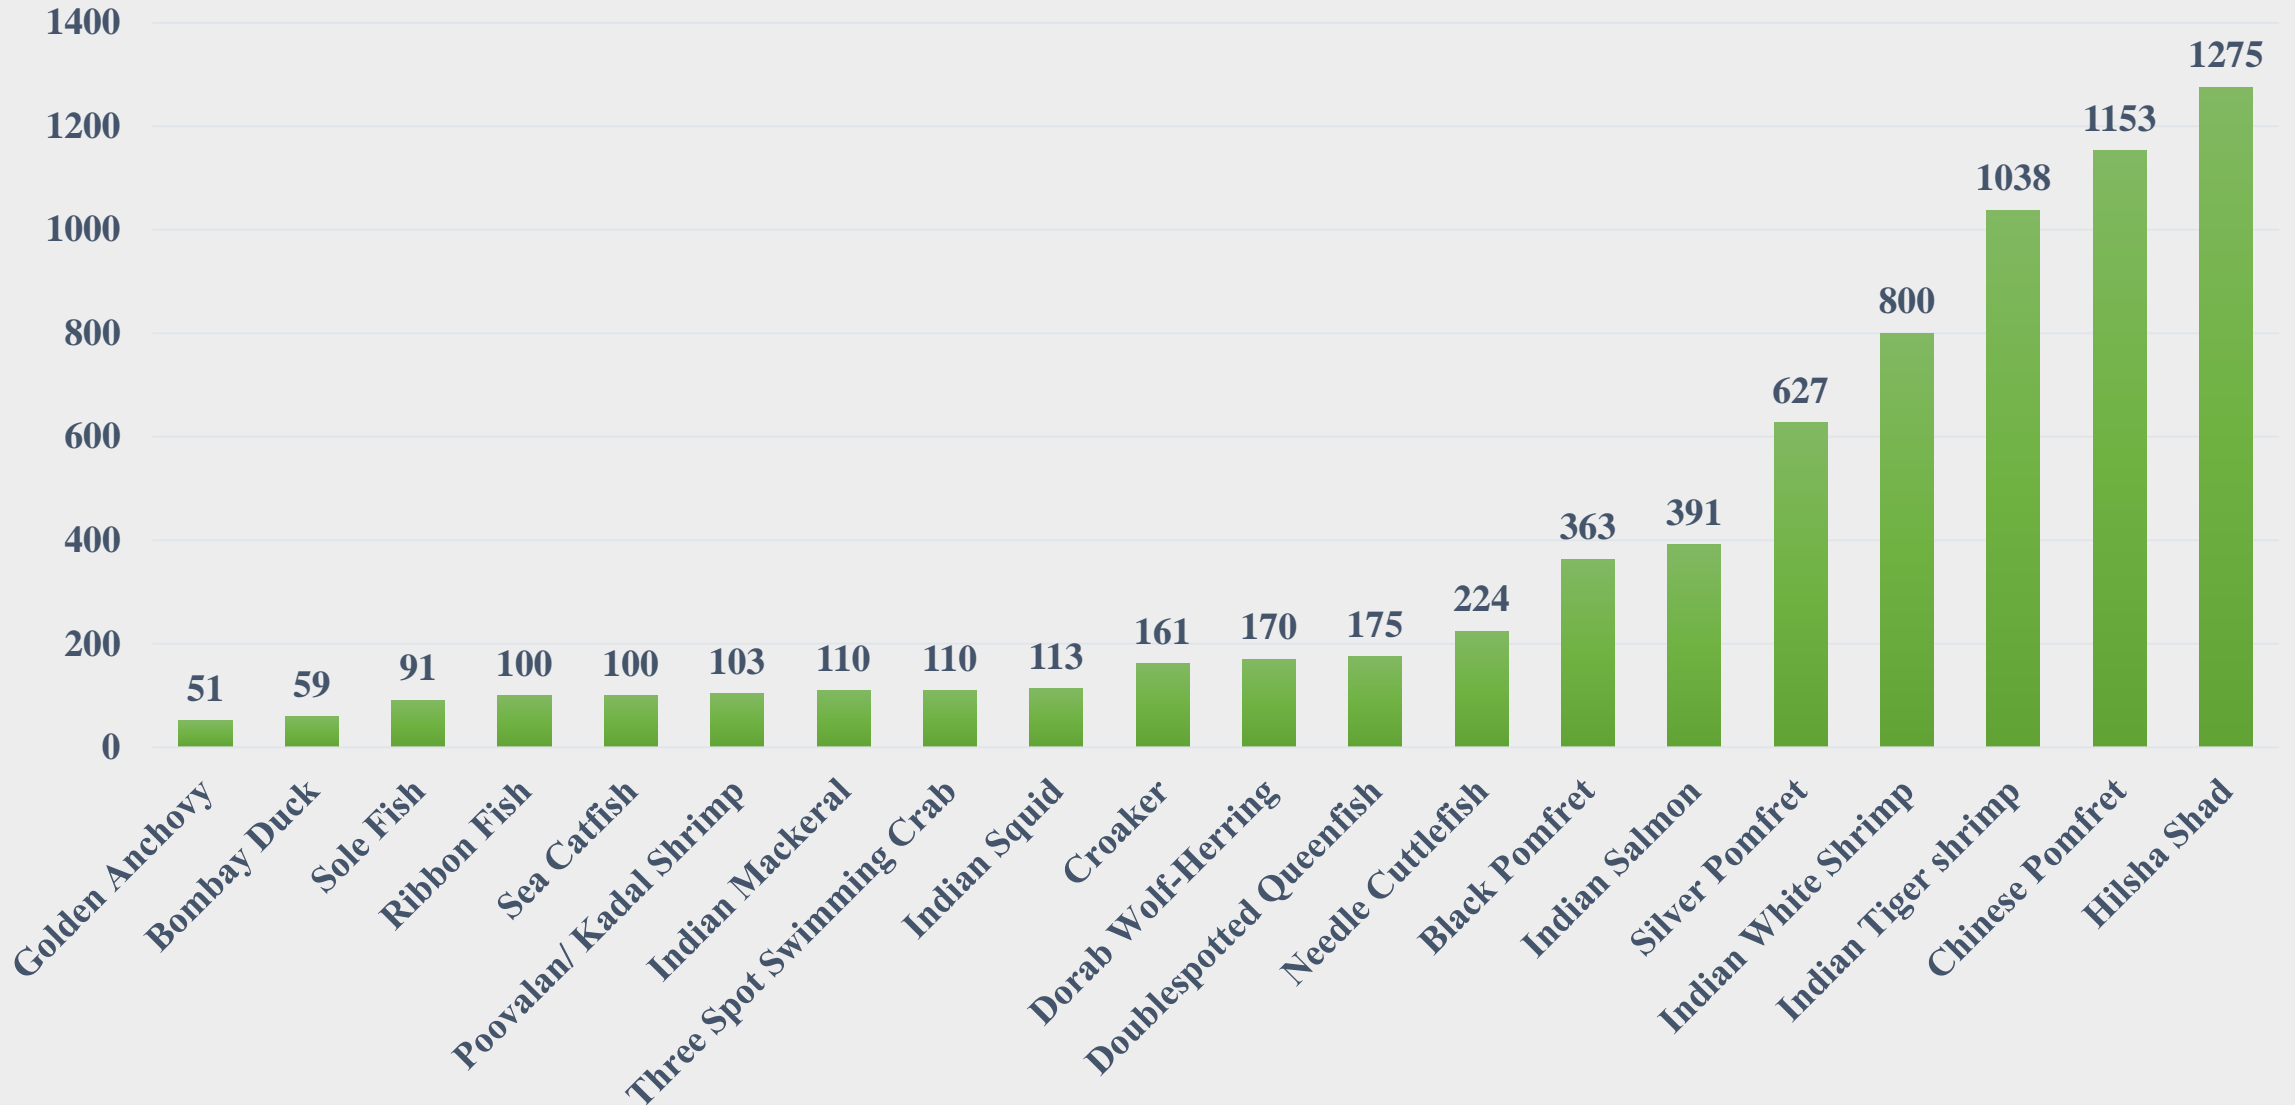

Average Price (Rs. per Kg) of Marine Species at Fishing Harbours in West Bengal

For the Period 17.11.2025 to 23.11.2025

Data Source: NETFISH, MPEDA