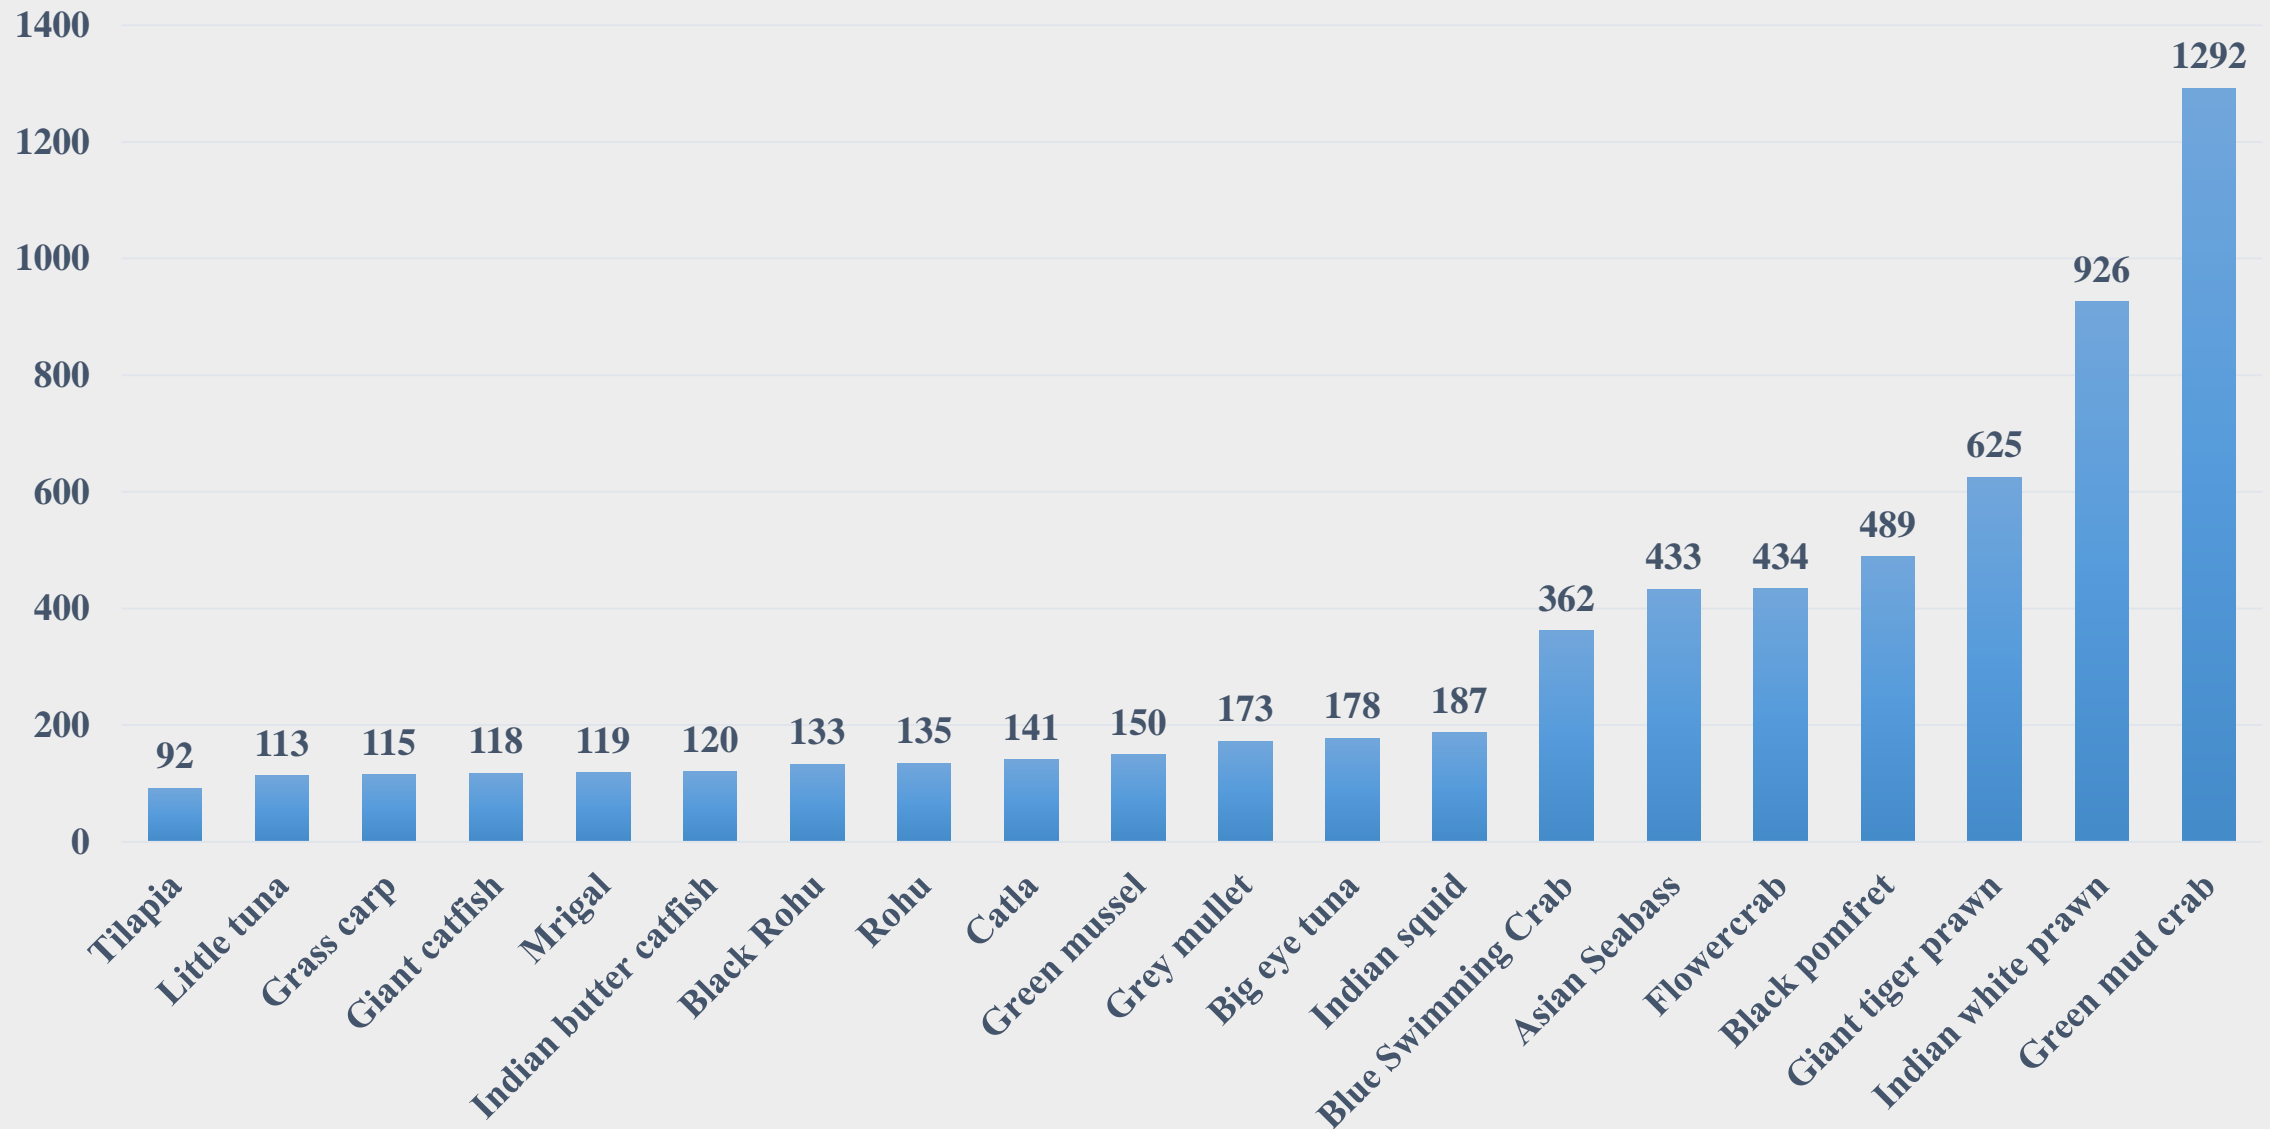

Average Retail Price (Rs. Per Kg) of Various Fish Species in Tamil Nadu

For the Period 17.11.2025 to 23.11.2025

For further details visit: <https://fmpisnfdb.in>