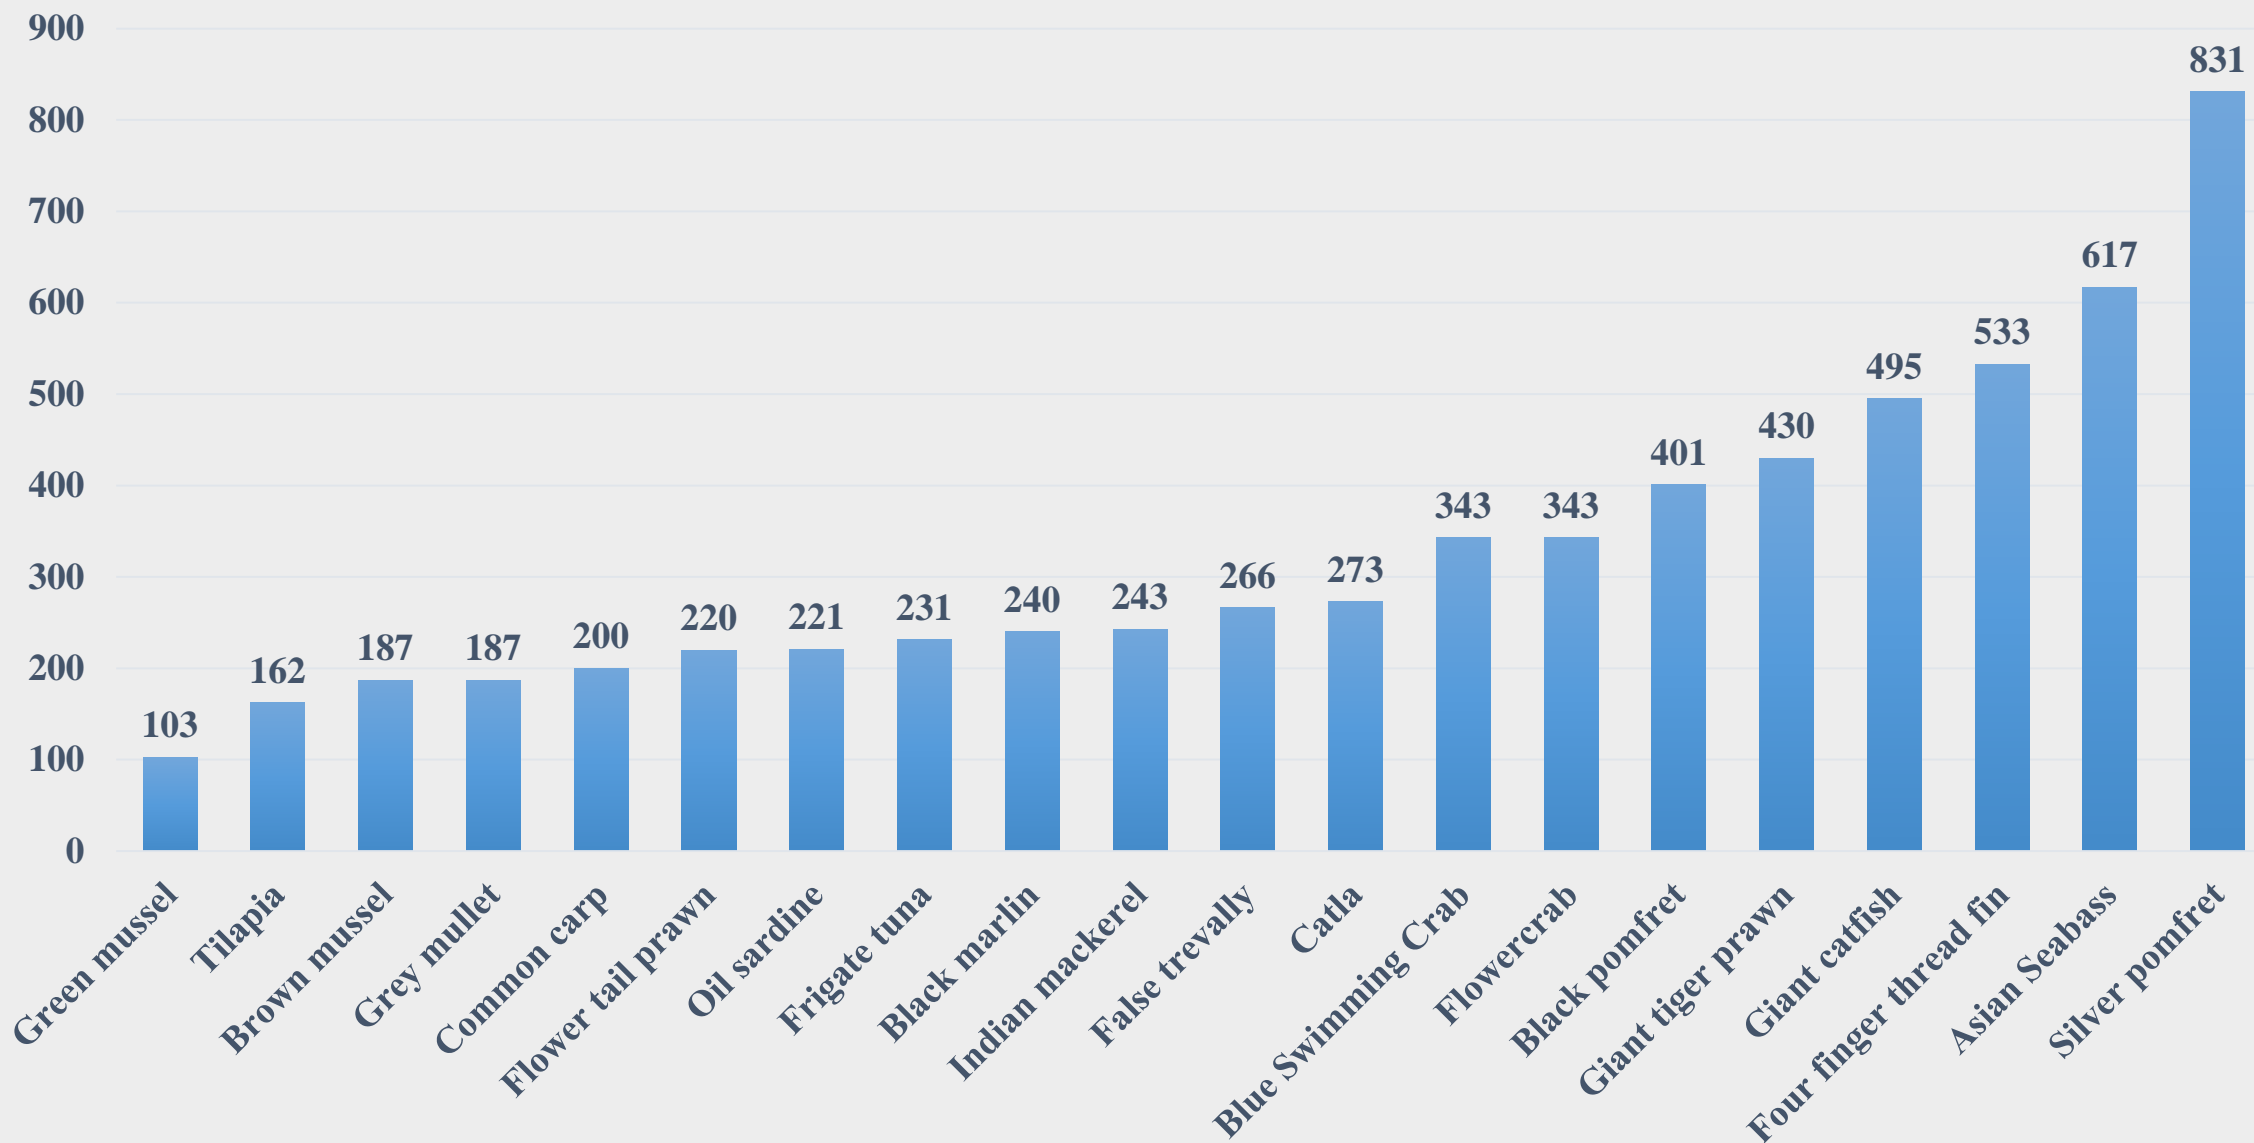

Average Retail Price (Rs. Per Kg) of Various Fish Species in Karnataka

For the Period 17.11.2025 to 23.11.2025

For further details visit: <https://fmpisnfdb.in>