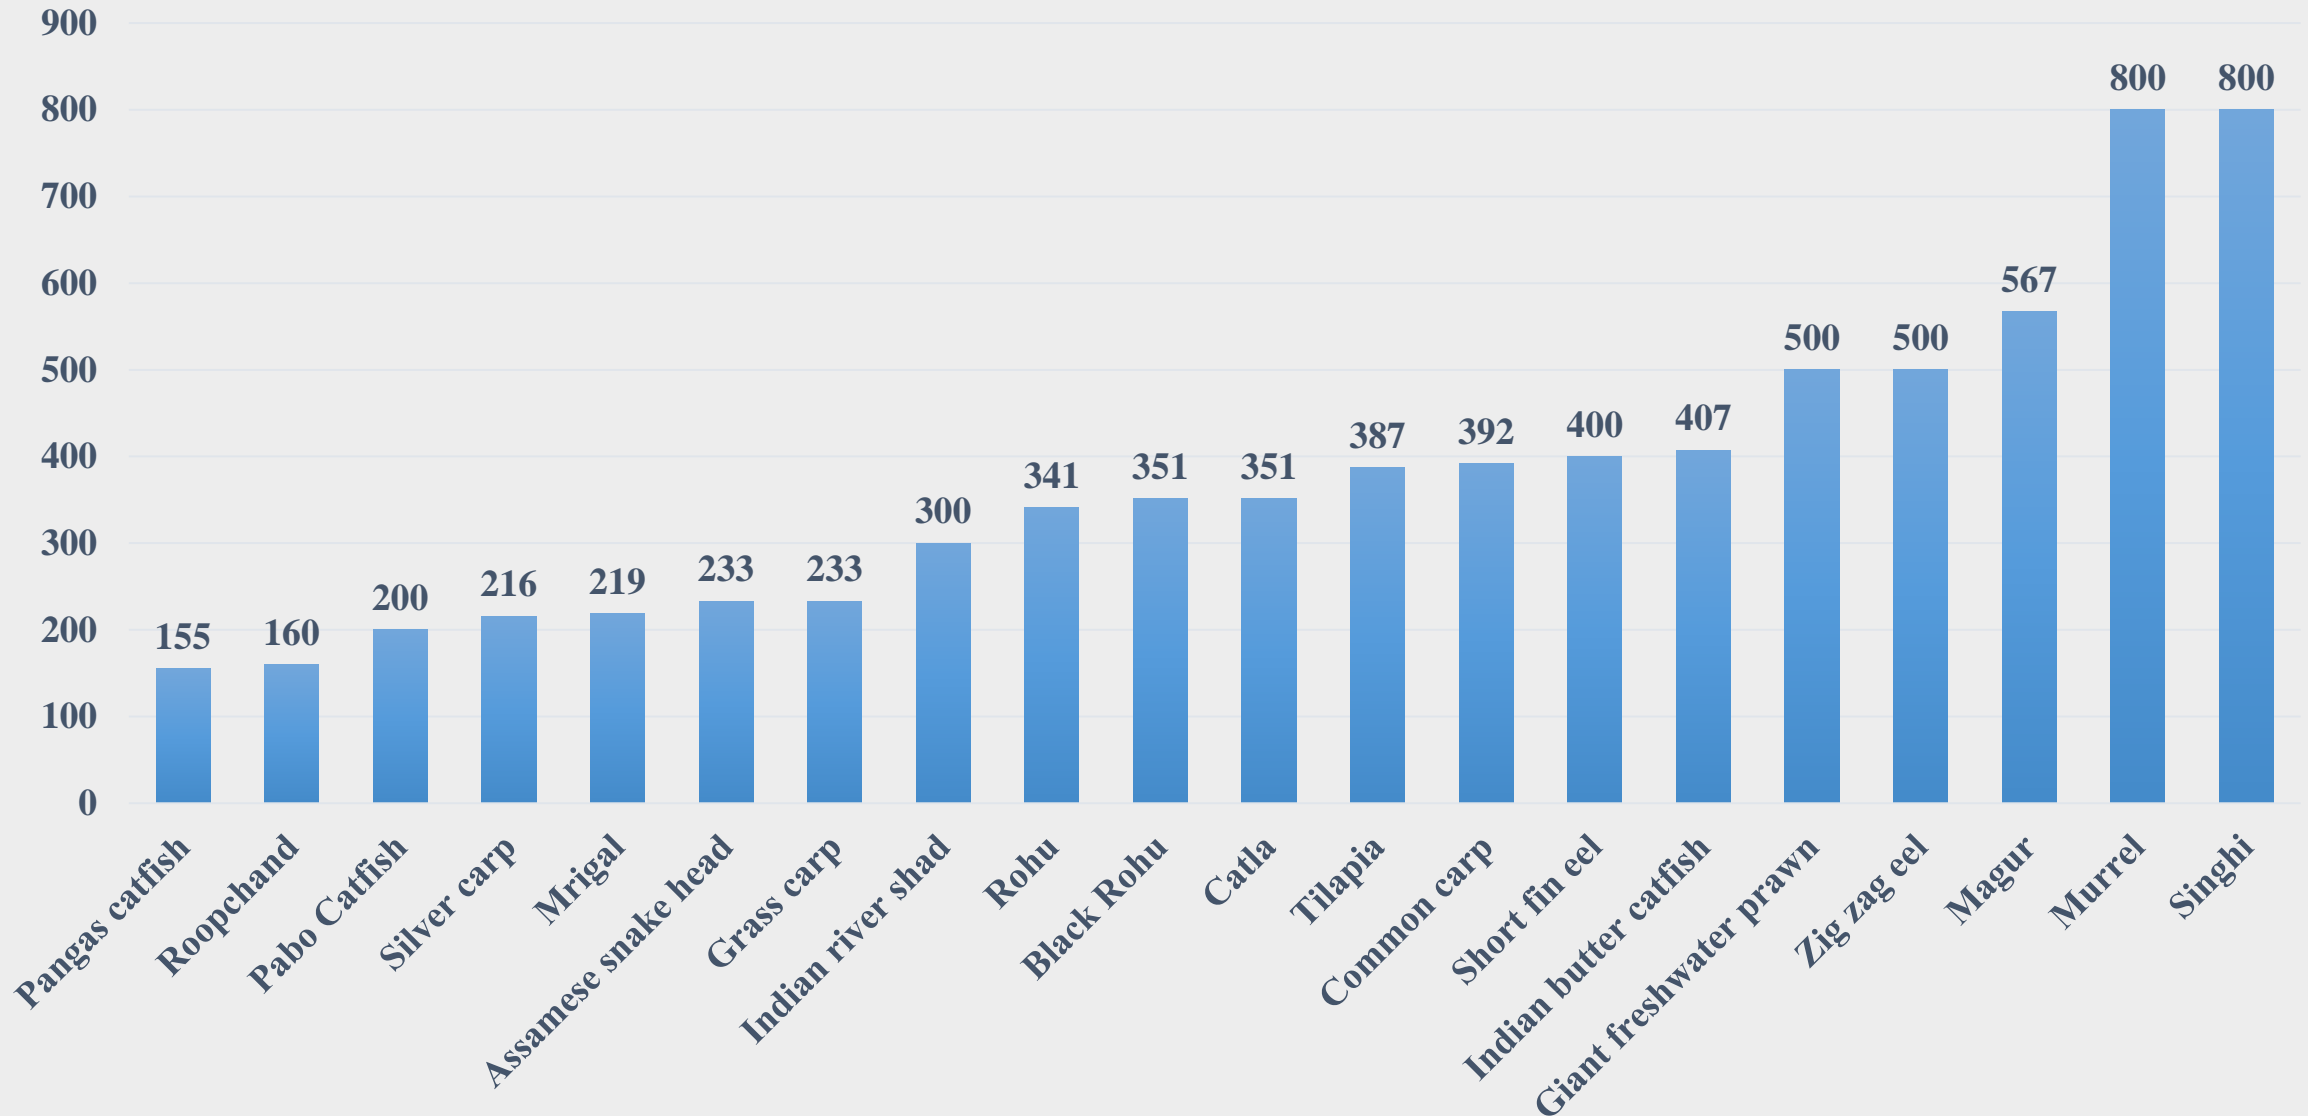

Average Retail Price (Rs. Per Kg) of Various Fish Species in Tripura

For the Period 17.11.2025 to 23.11.2025

For further details visit: <https://fmpisnfdb.in>