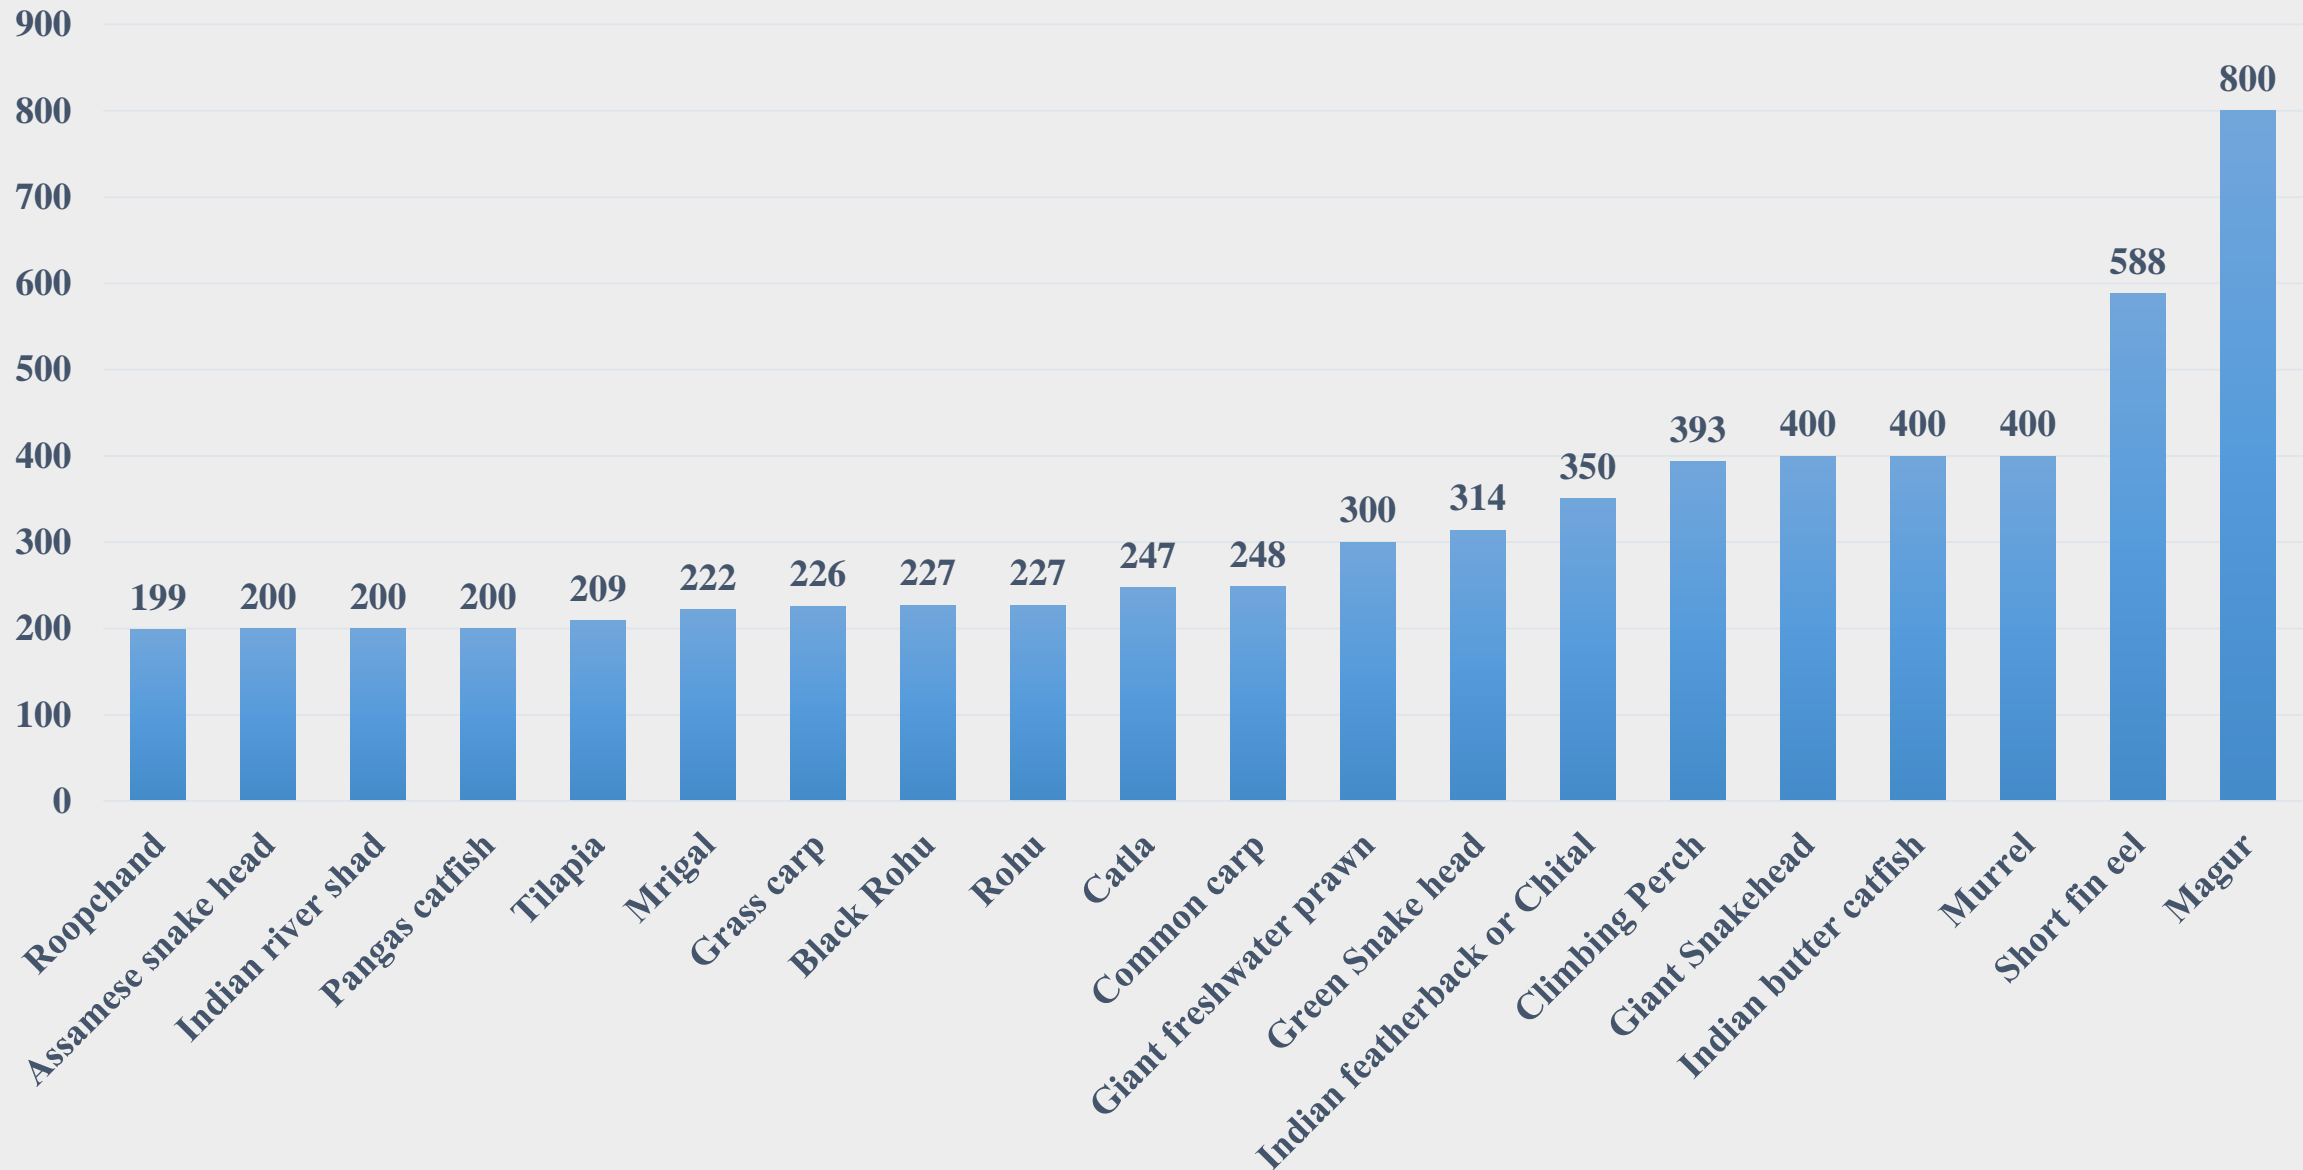

Average Retail Price (Rs. Per Kg) of Various Fish Species in Assam

For the Period 17.11.2025 to 23.11.2025

For further details visit: <https://fmpisnfdb.in>