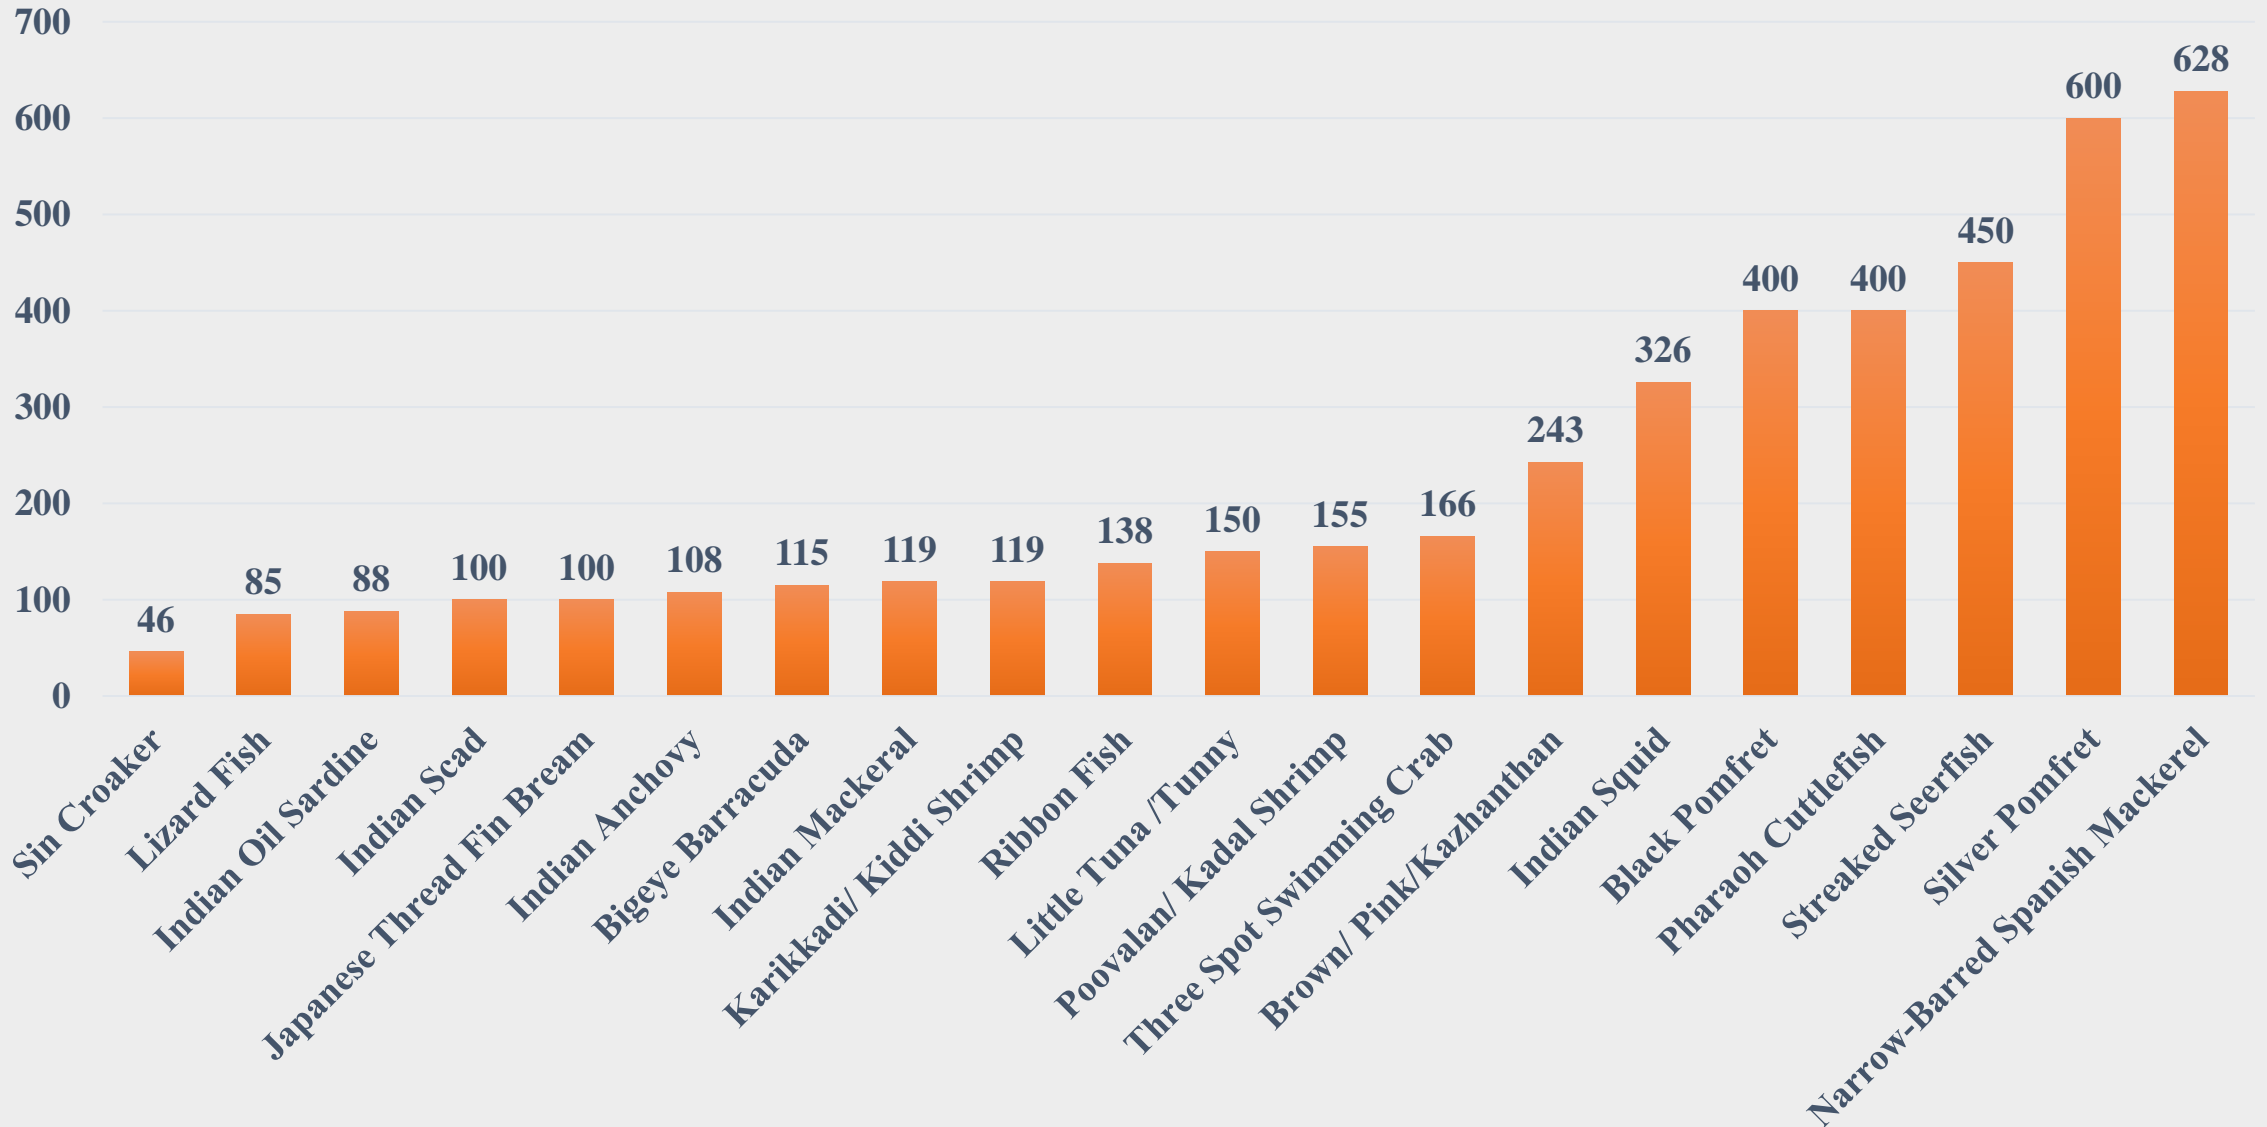

Average Price (Rs. Per Kg) of Marine Species at Fish Landing Centres in Kerala

For the Period 17.11.2025 to 23.11.2025

Data Source: NETFISH, MPEDA