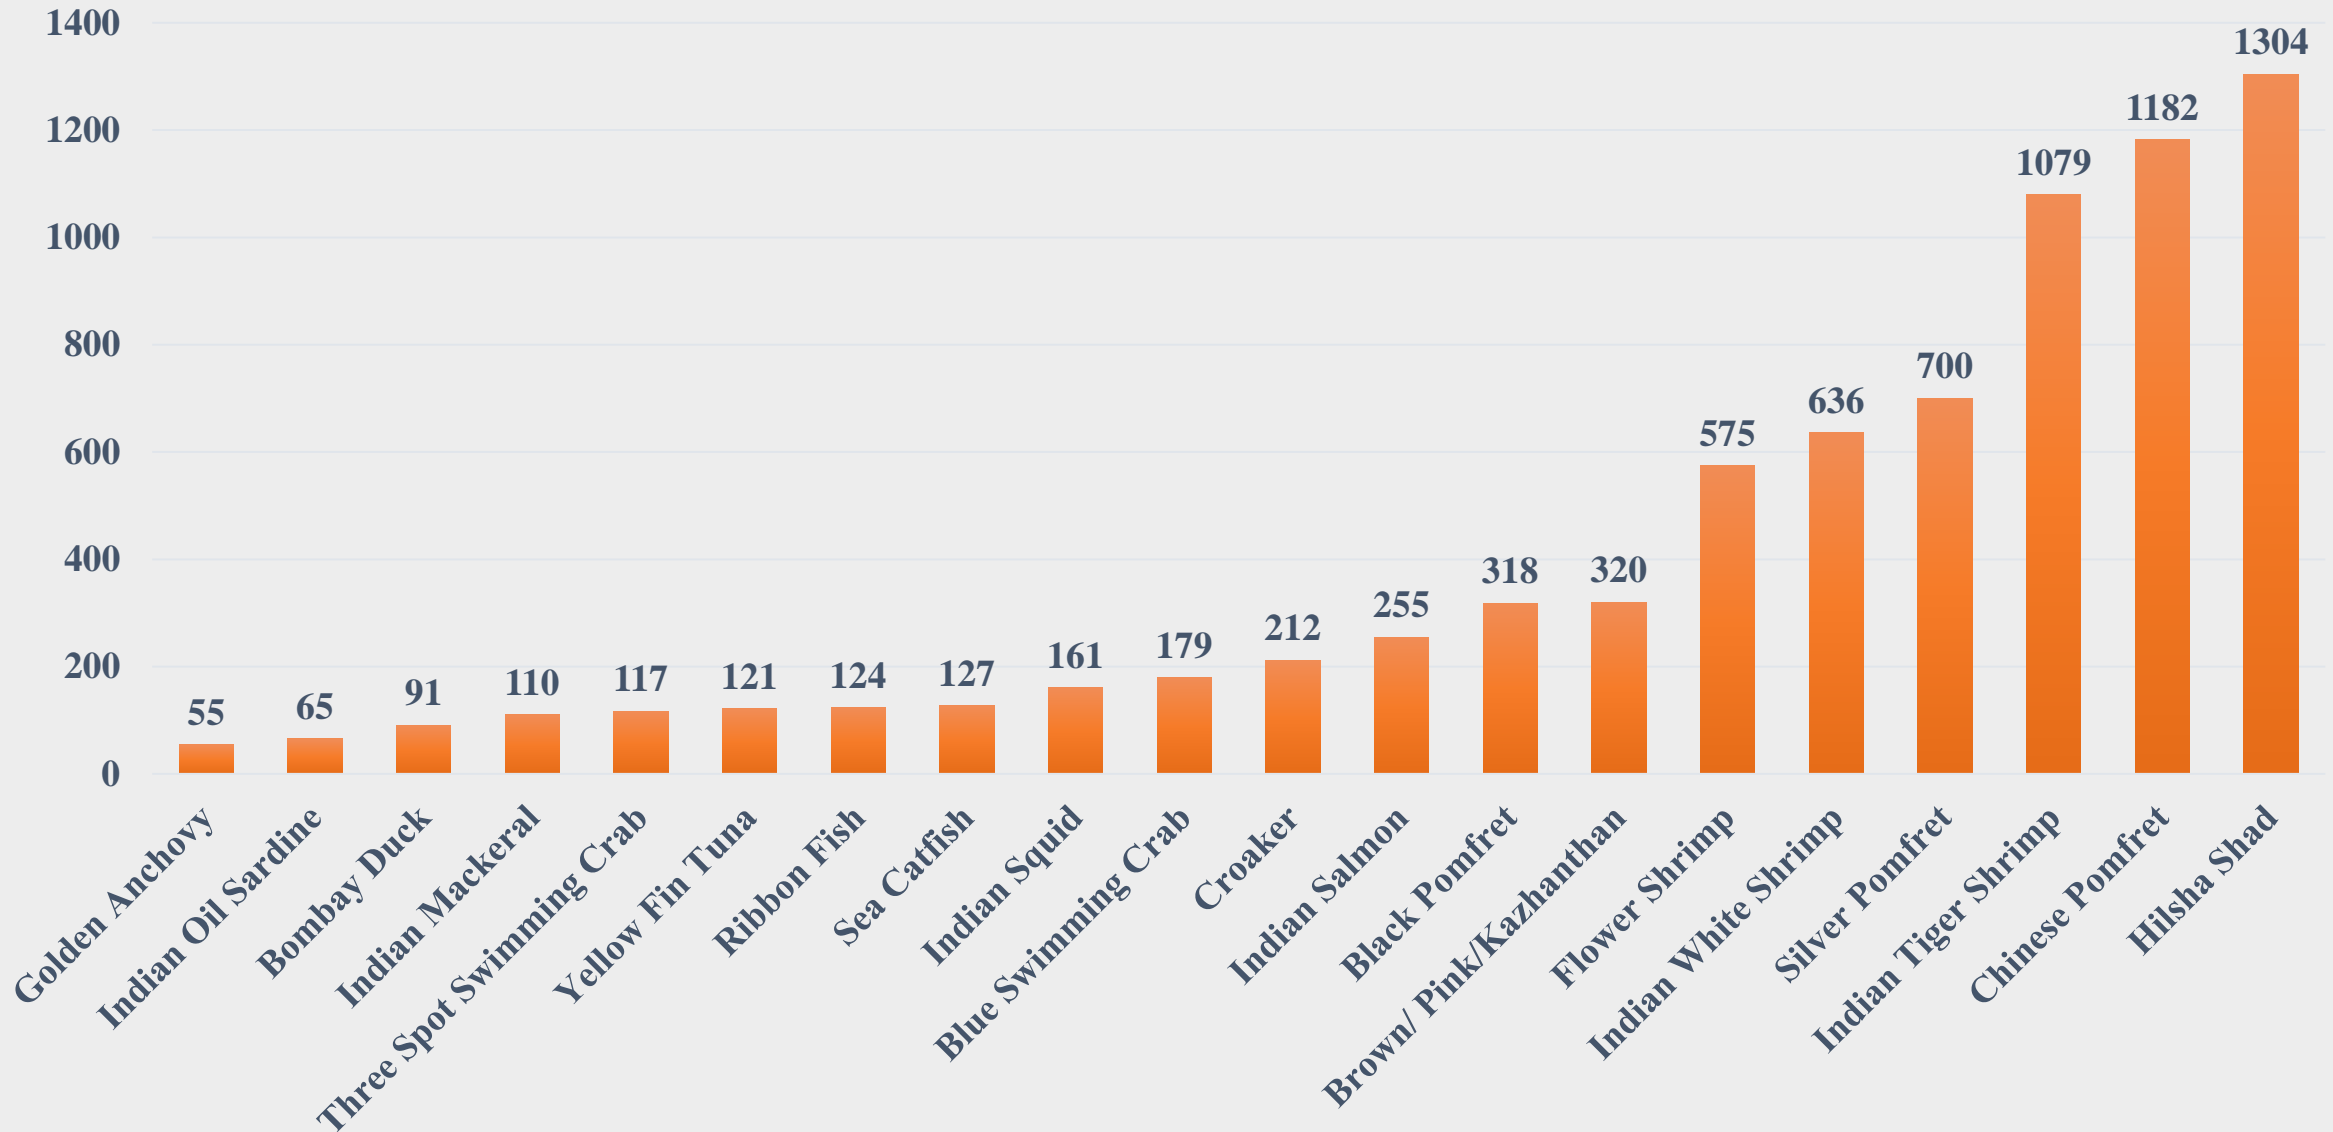

Average Price (Rs. Per Kg) of Marine Species at Fish Landing Centres in West Bengal

For the Period 17.11.2025 to 23.11.2025

Data Source: NETFISH, MPEDA