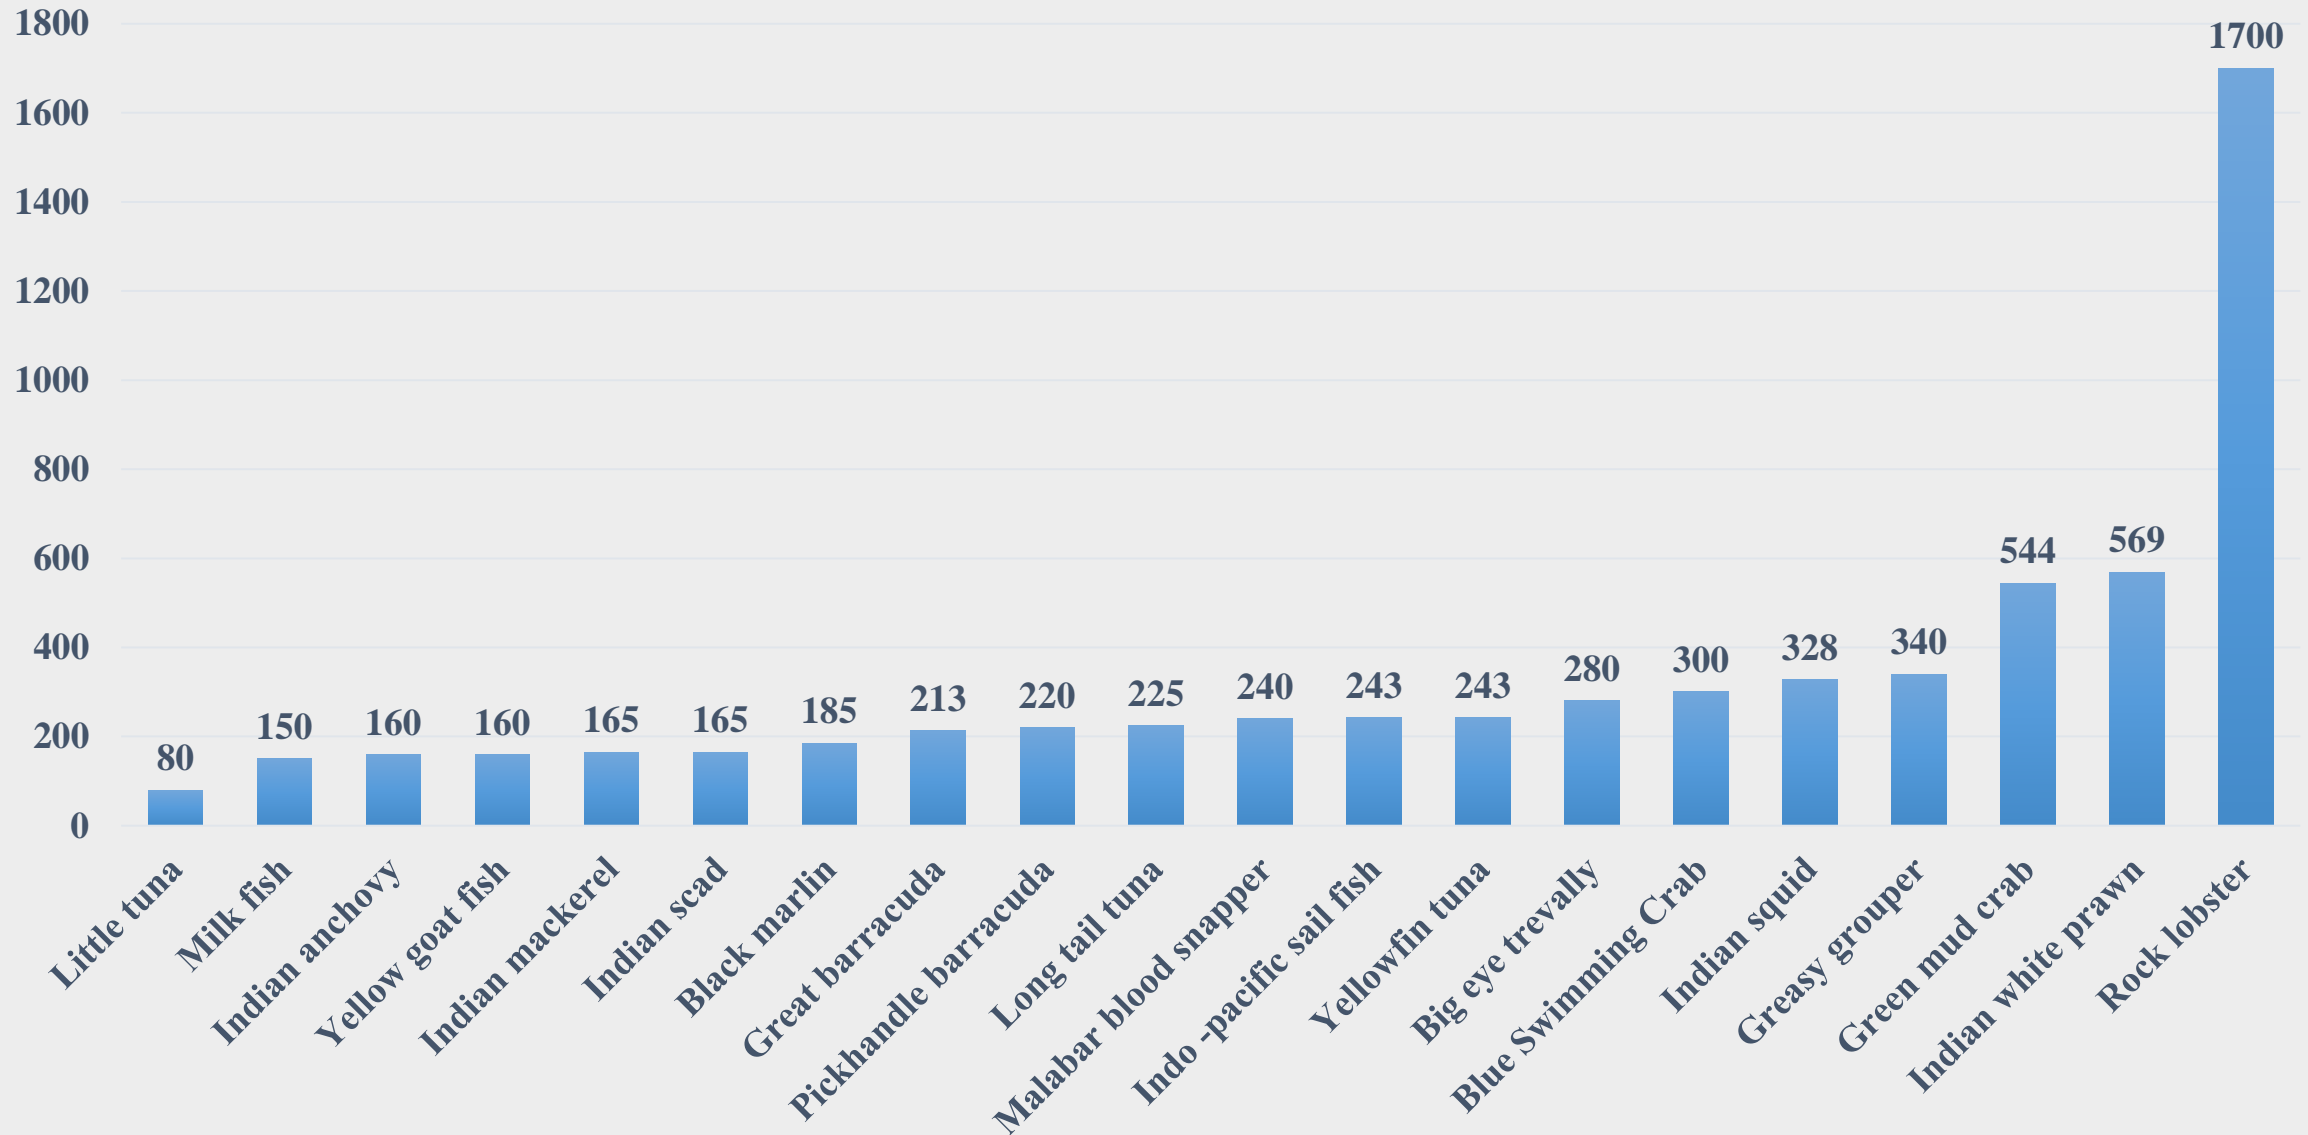

Average Retail Price (Rs. Per Kg) of Various Fish Species Andaman & Nicobar Islands

For the Period 17.11.2025 to 23.11.2025

For further details visit: <https://fmpisnfdb.in>