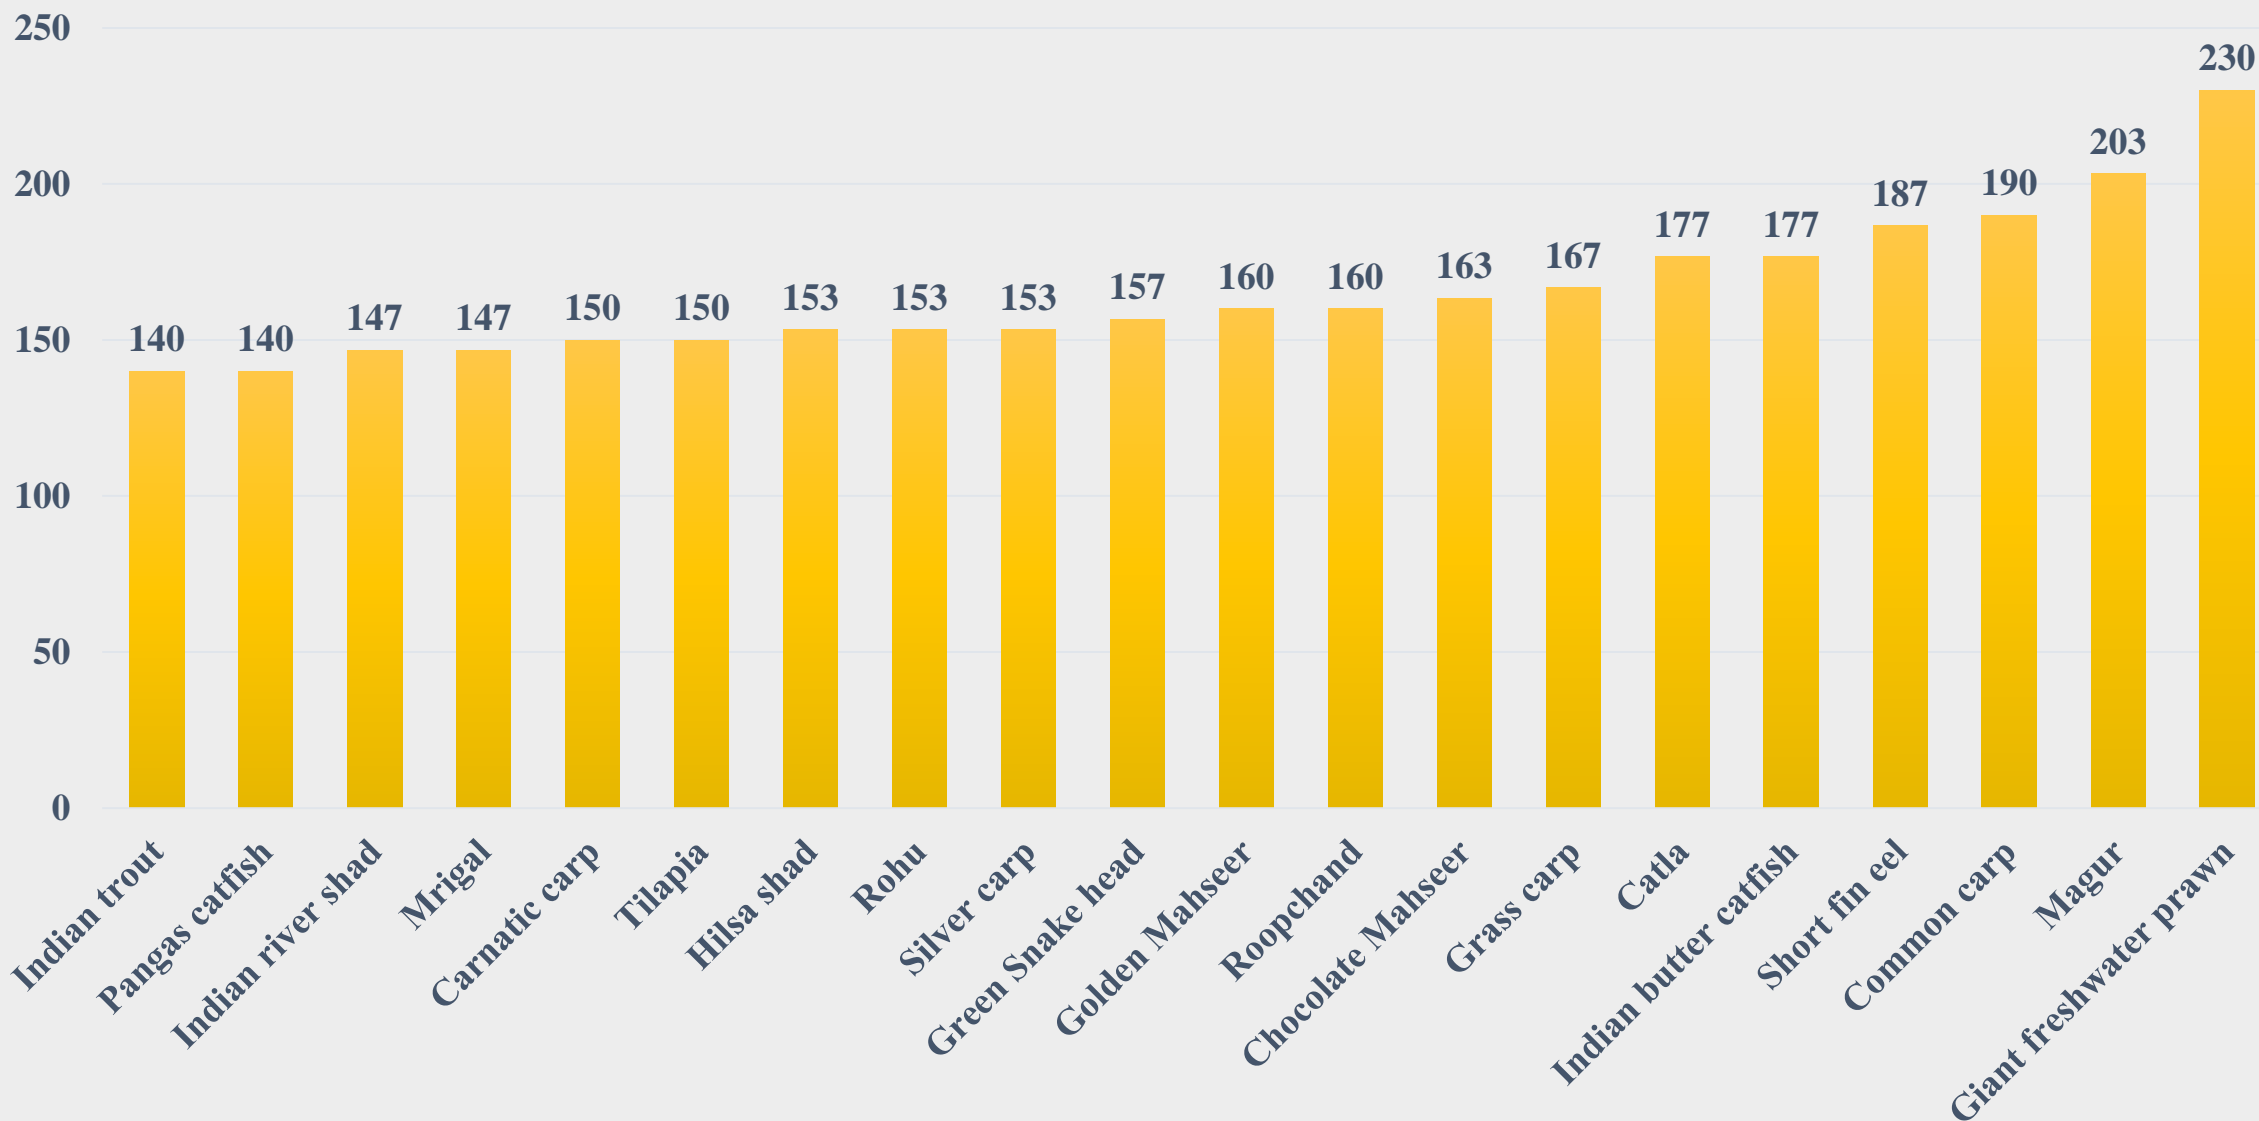

Average Wholesale Price (Rs. Per Kg) of Various Fish Species in Chhattisgarh

For the Period 17.11.2025 to 23.11.2025

For further details visit: <https://fmpisnfdb.in>