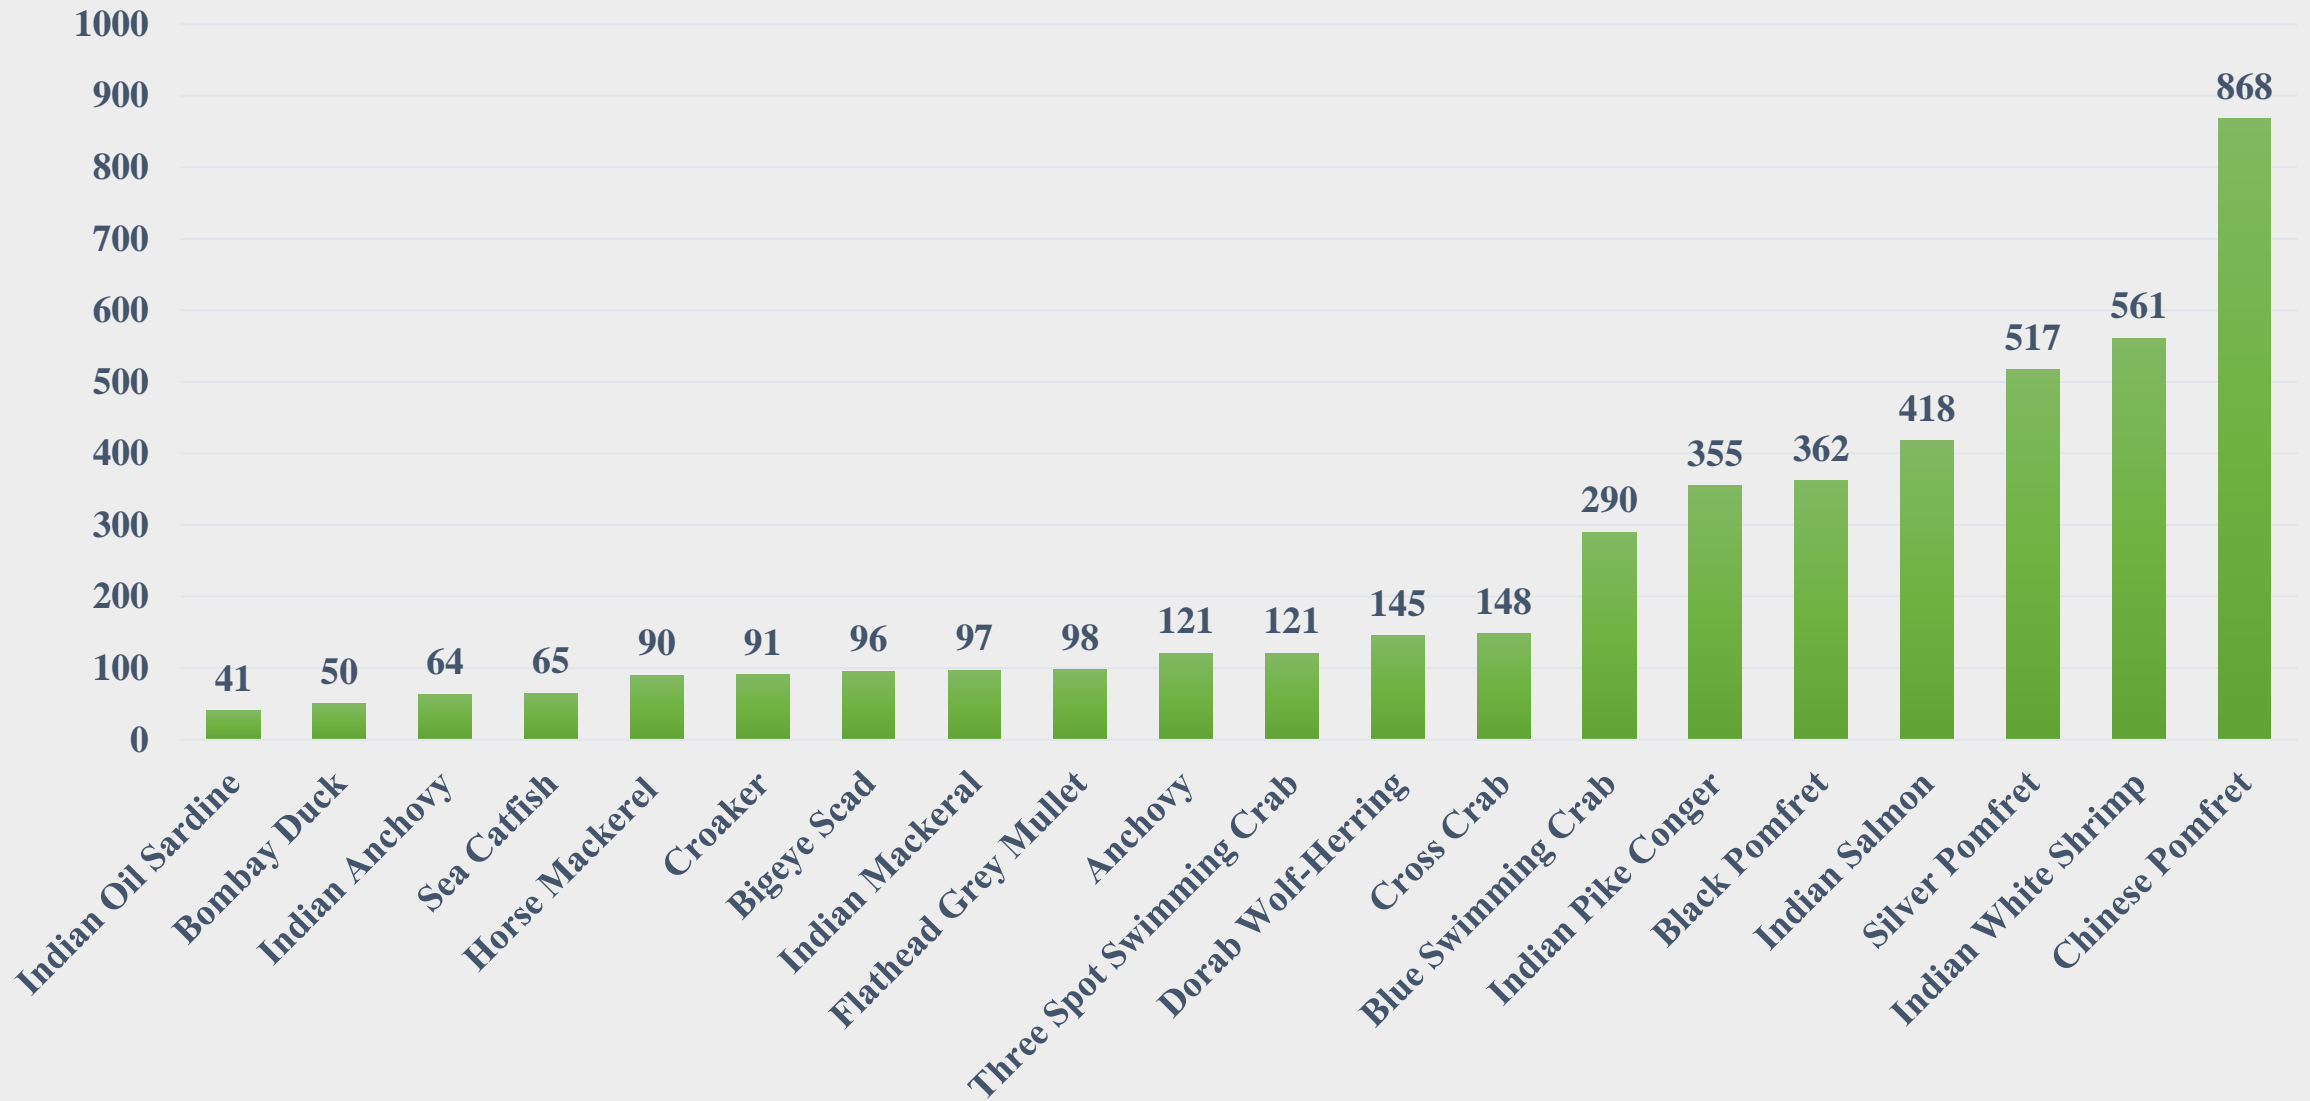

Average Price (Rs. per Kg) of Marine Species at Fishing Harbours in Odisha

For the Period 17.11.2025 to 23.11.2025

Data Source: NETFISH, MPEDA