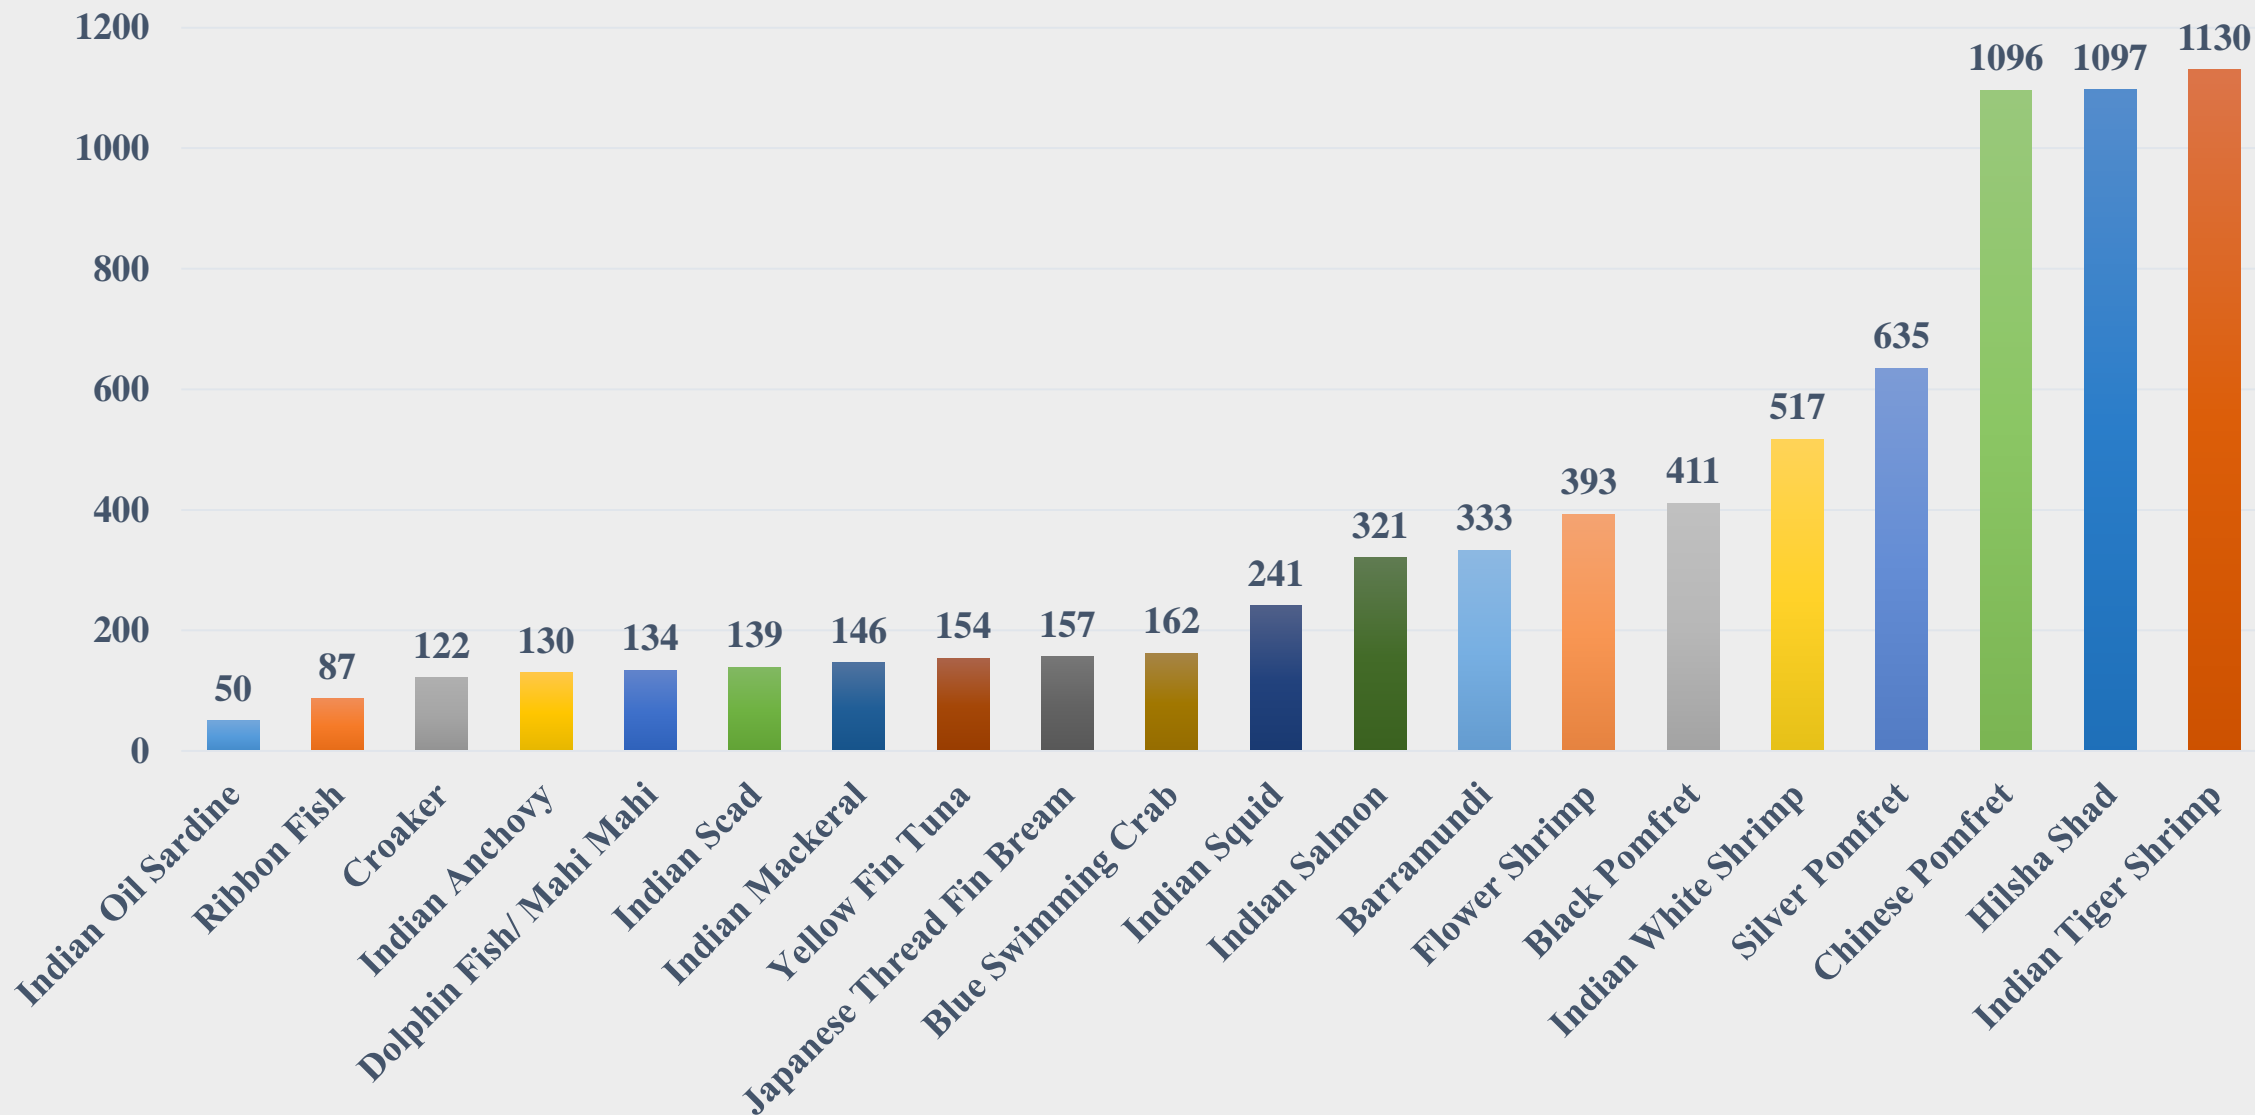

Average Price (Rs. per Kg) of Marine Fish Species across Fishing Harbours of India

For the Period 17.11.2025 to 23.11.2025

Data Source: NETFISH, MPEDA