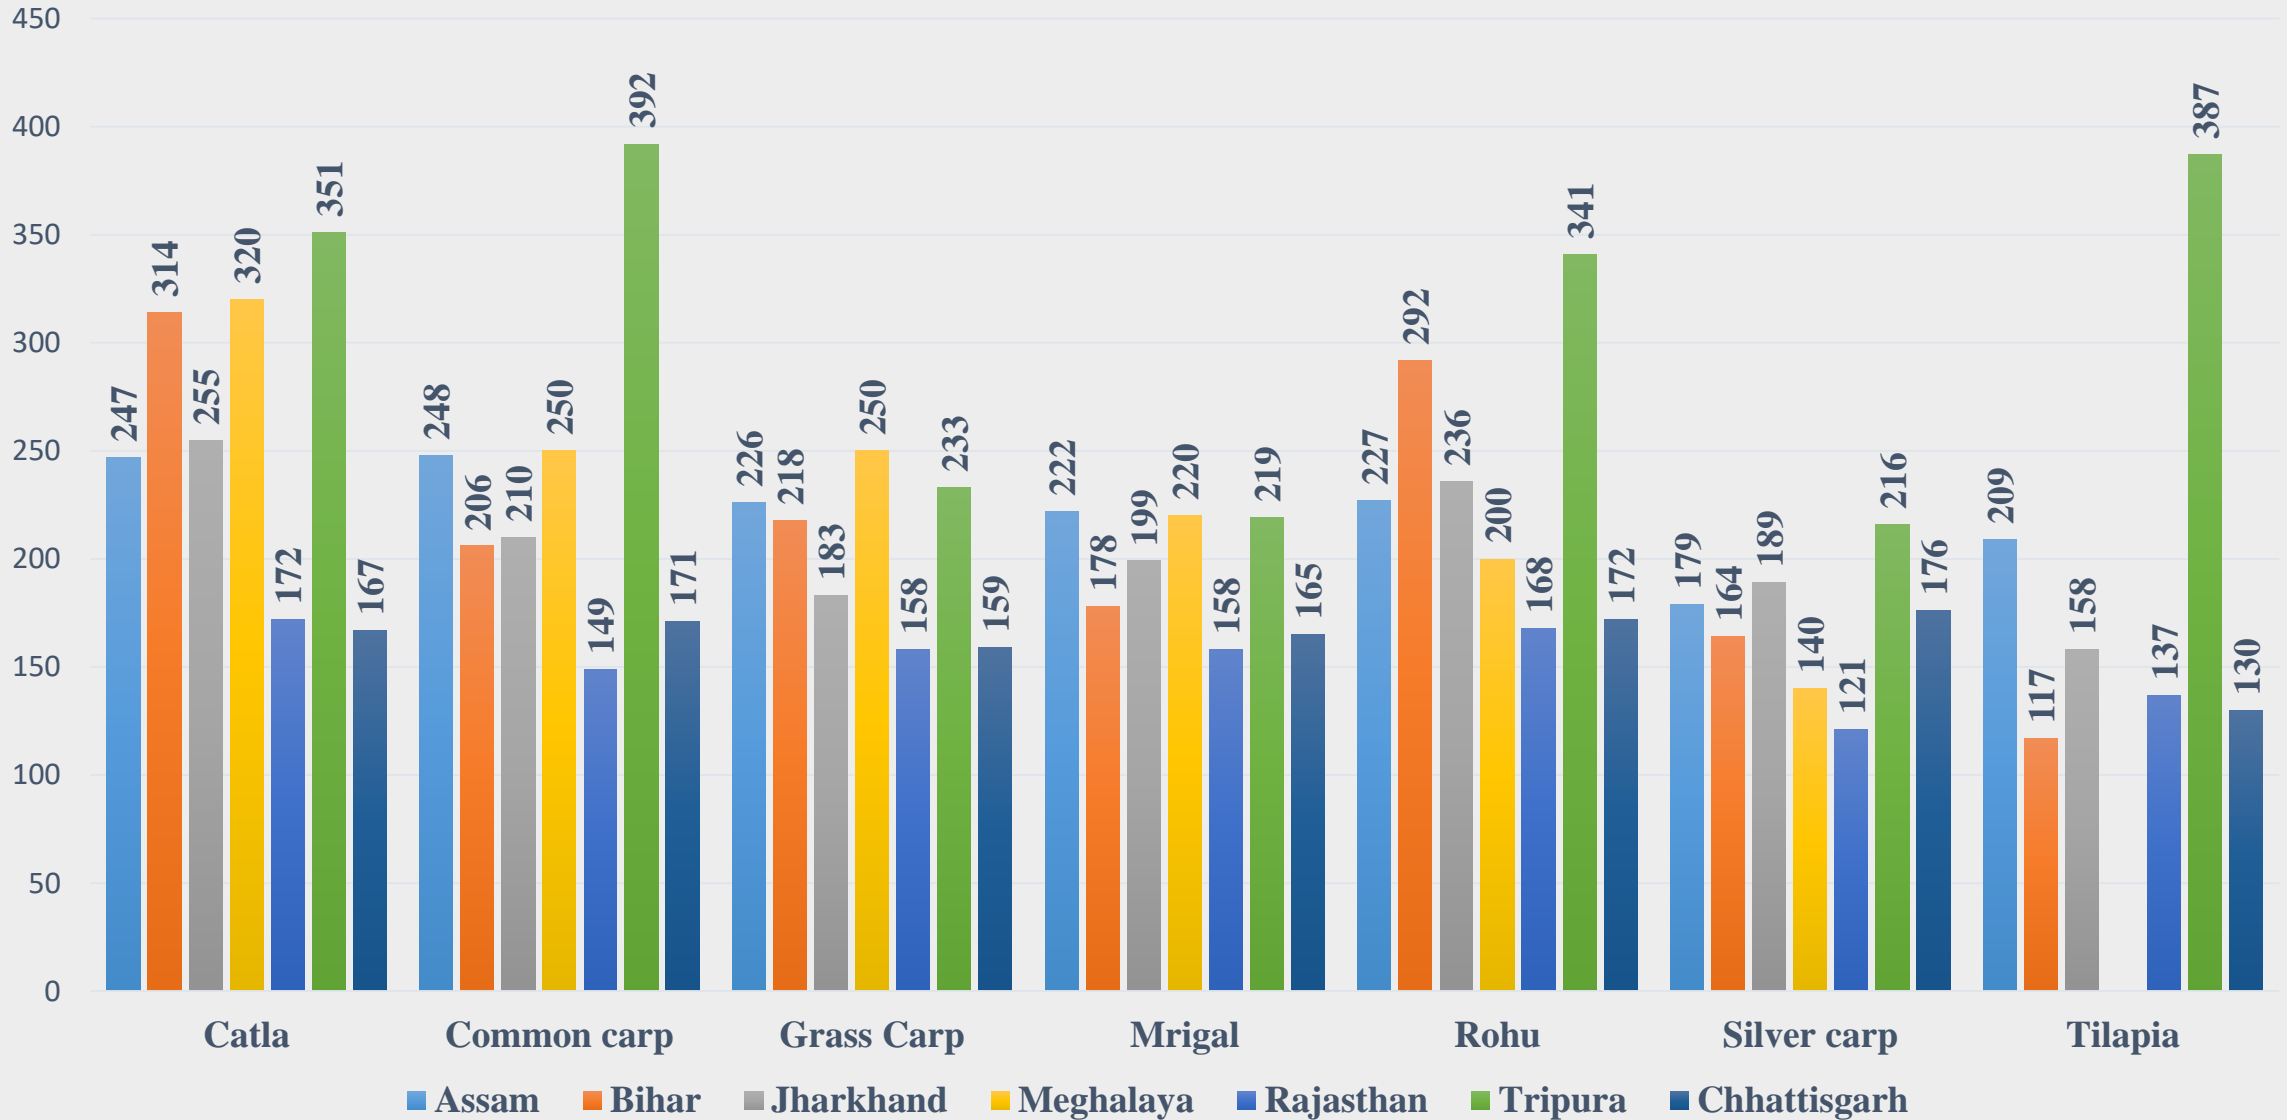

# Average Retail Price (Rs. Per Kg) of various Fresh Water Species across States/UTs

For the Period 17.11.2025 to 23.11.2025

For further details visit: <https://fmpisnfdi.in>