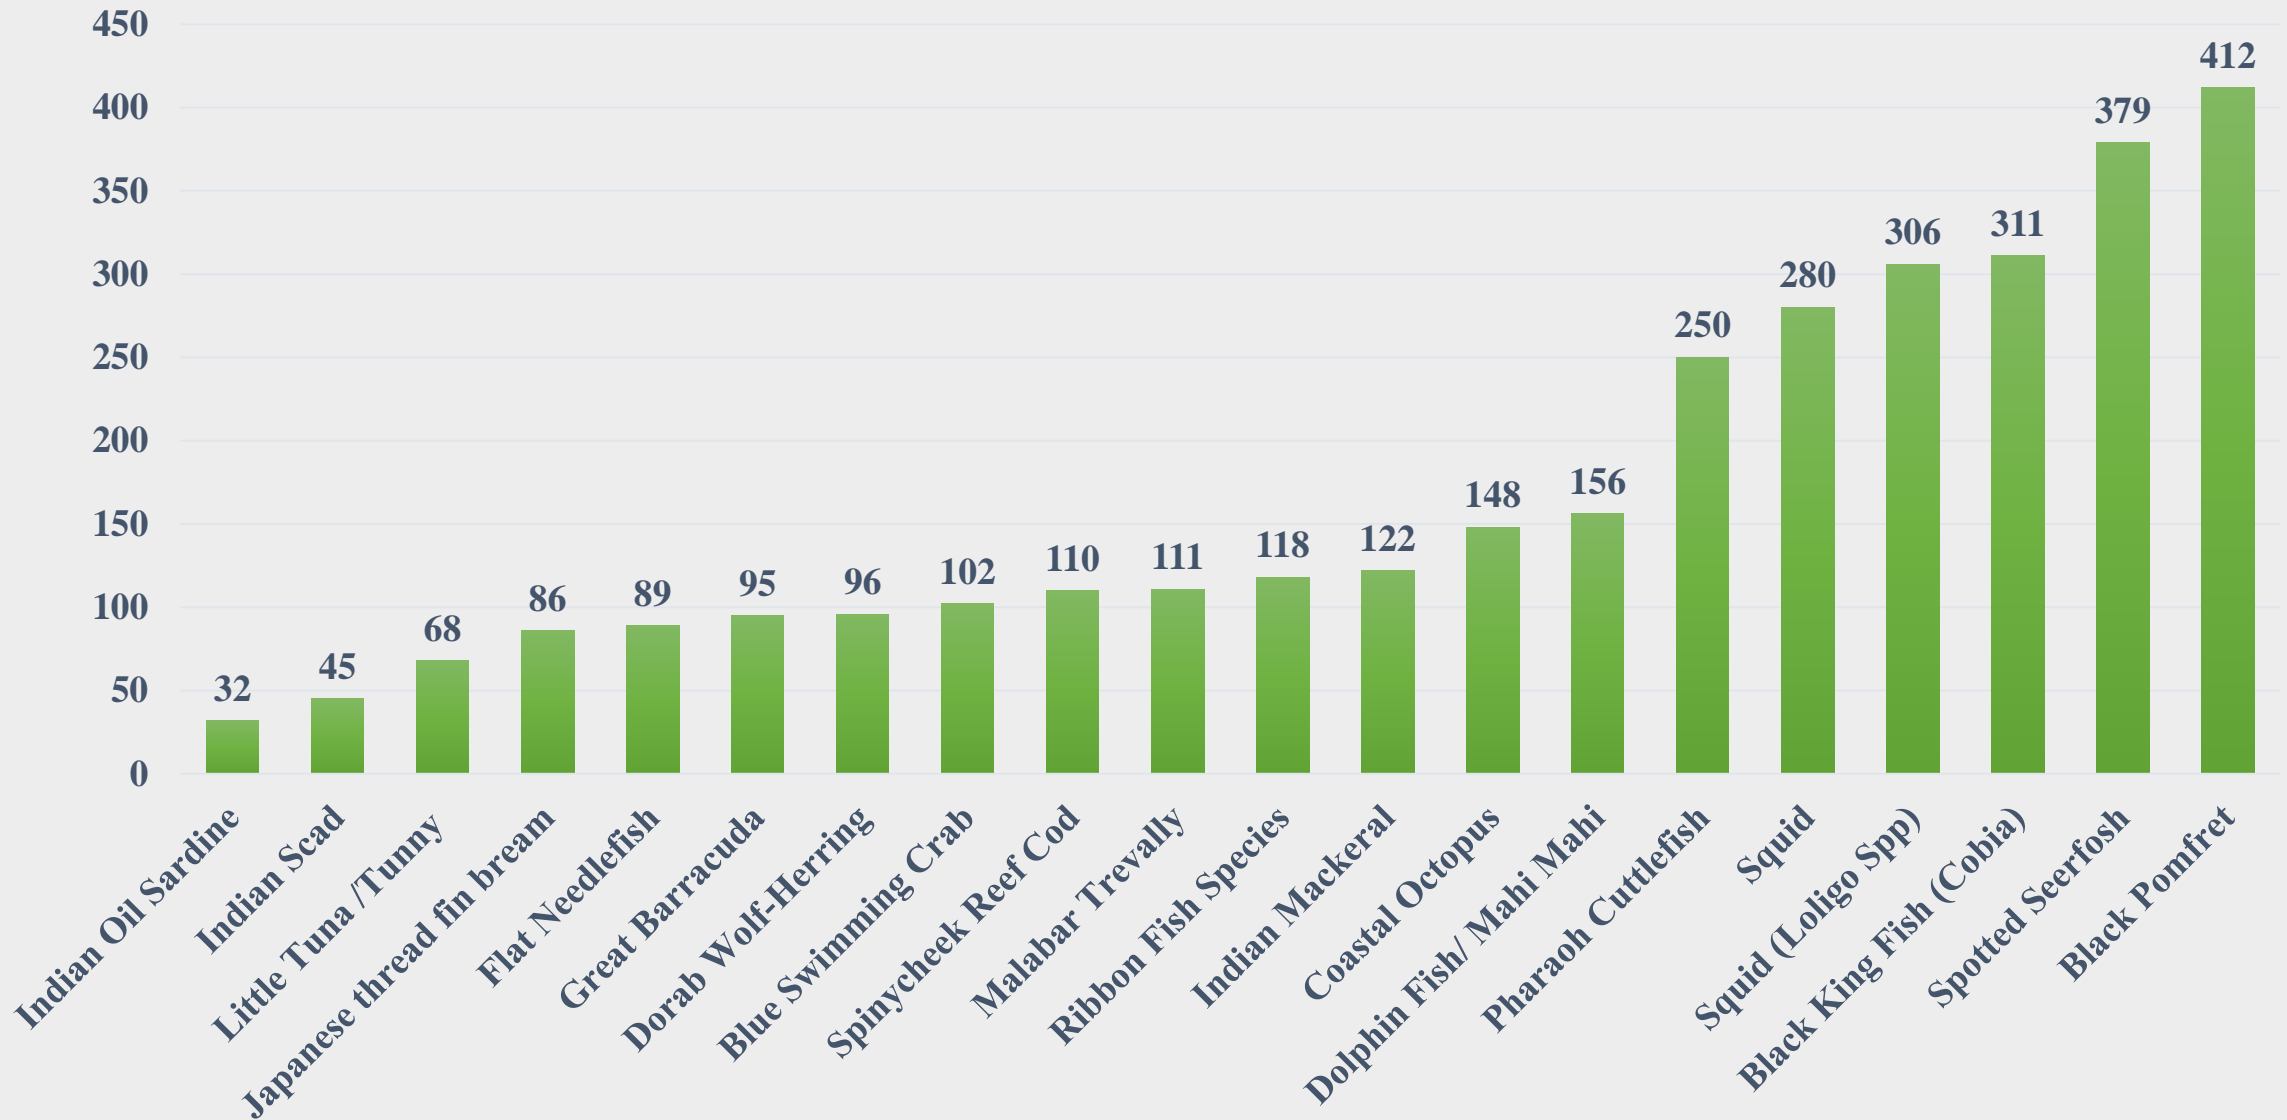

Average Price (Rs. per Kg) of Marine Species at Fishing Harbours in Karnataka

For the Period 17.11.2025 to 23.11.2025

Data Source: NETFISH, MPEDA