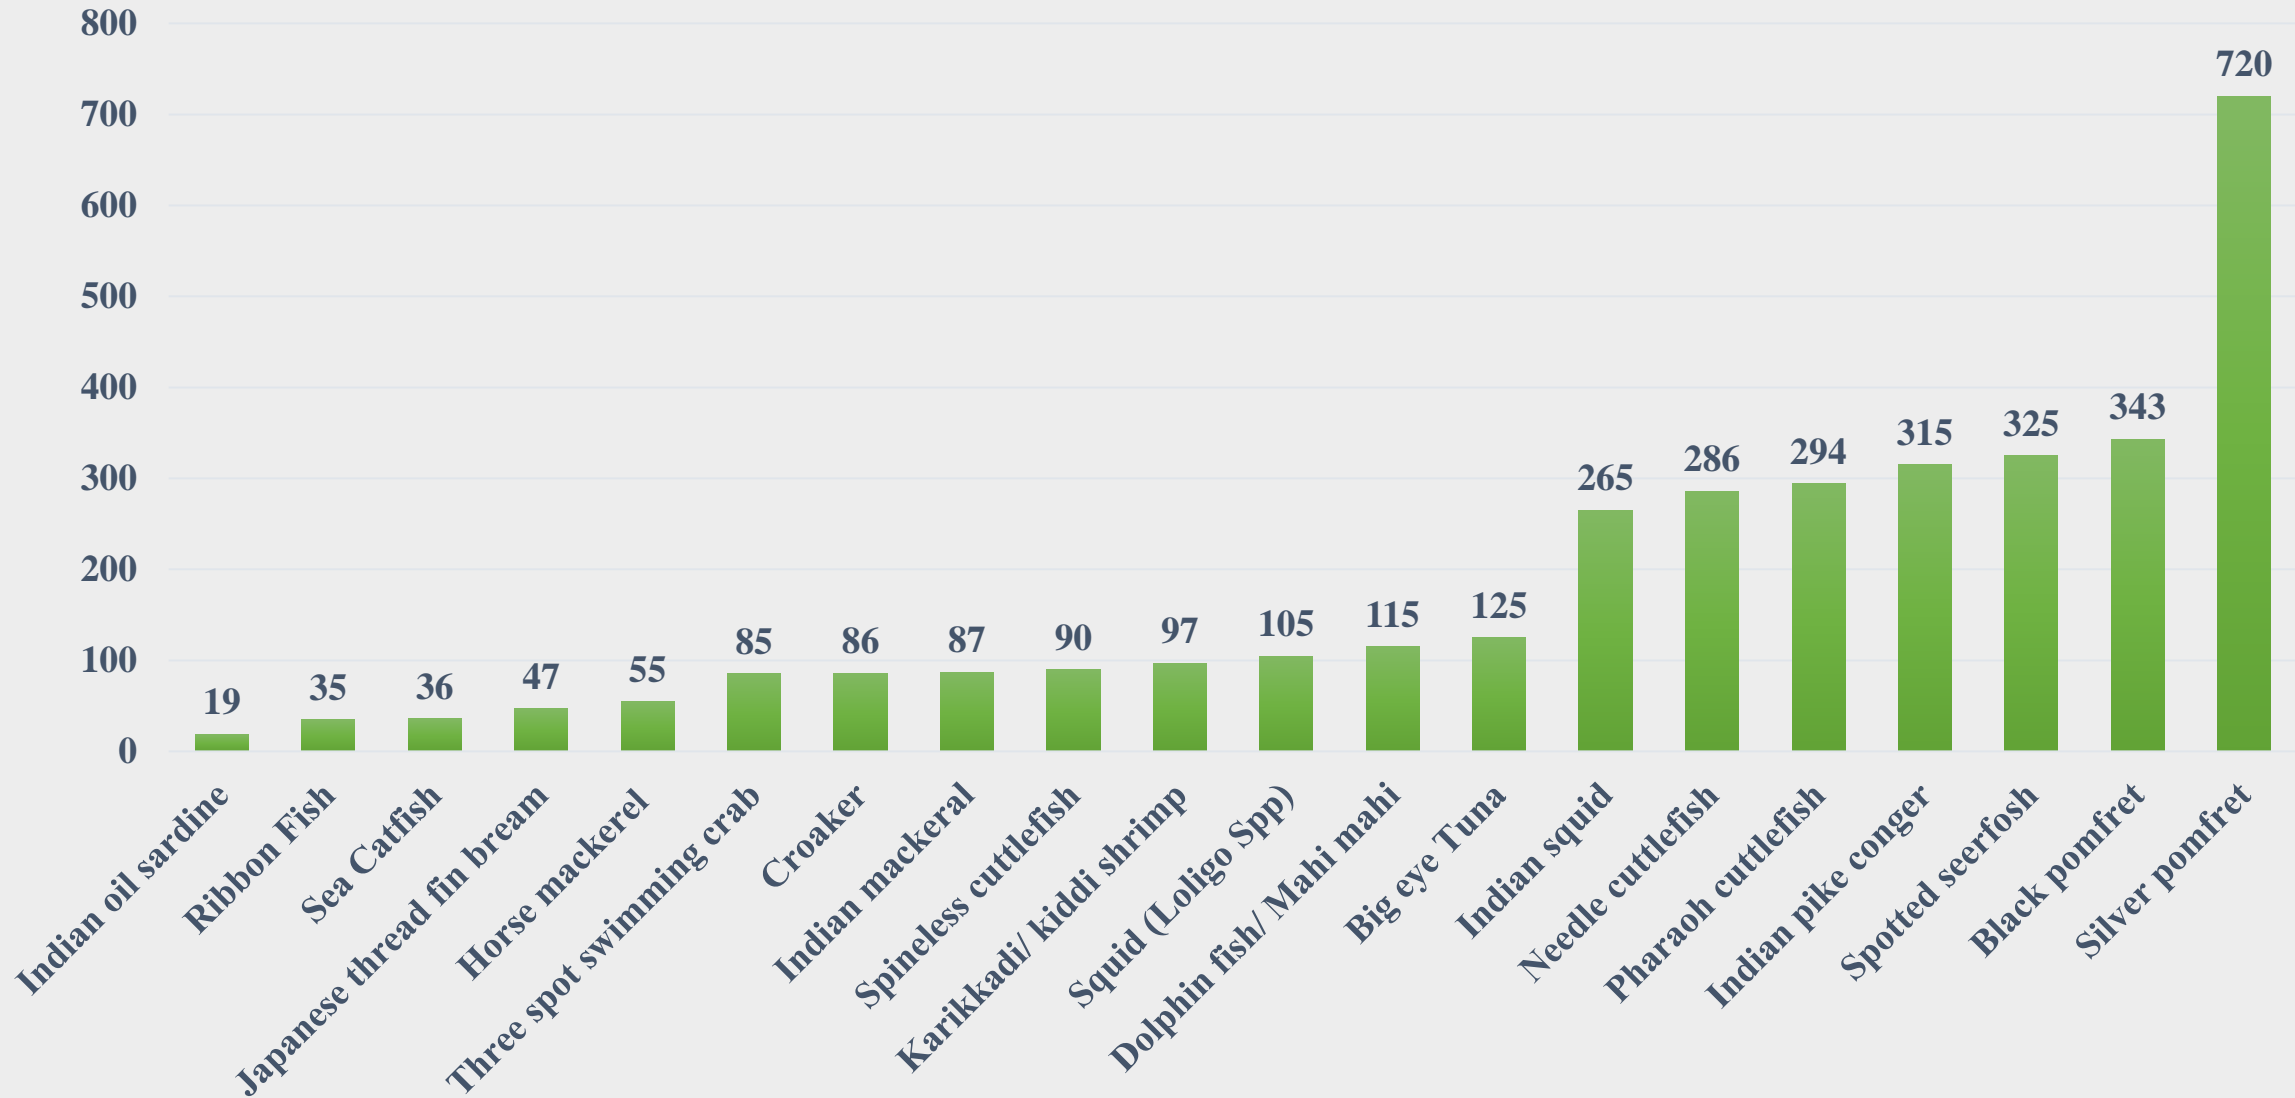

Average Price (Rs. per Kg) of Marine Species at Fishing Harbours in Gujarat

For the Period 17.11.2025 to 23.11.2025

Data Source: NETFISH, MPEDA